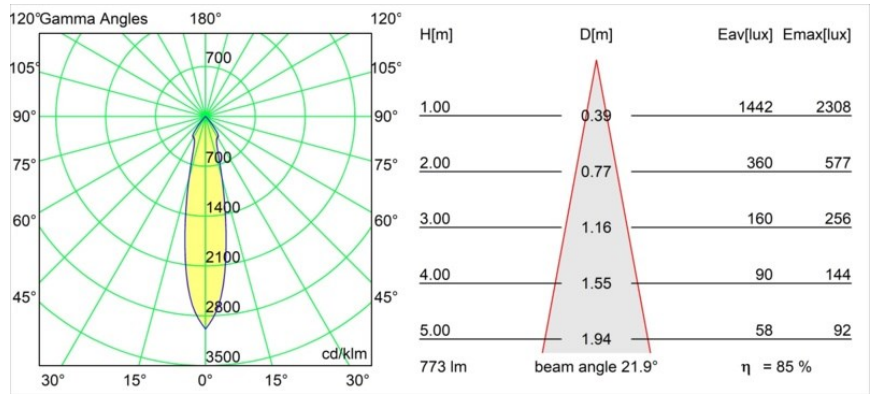

Light distribution & beam diagram