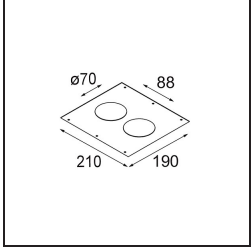

12291030 Plaster Kit 210x190 - 70 2x