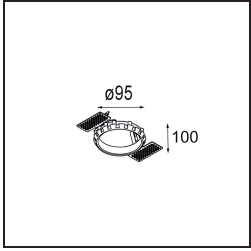

Specifications

Material	12442332
Light Source Type	LED
LED Type	BRIDGELUX V8G8
LED technology	LED COB
CRI	Min. 90
Colour Temperature	3000K
Lifetime	L80B10 @50,000 Hours
Lamp Included	Yes
Number of Light Sources	1
CIE flux code	98 100 100 100 79
Binning (SDCM)	2
Light Direction	Down
Optic	Reflector
Measured beam angle (°)	22.0
Input Voltage	Constant Current Driver Required
Electrical Class	III
IP Rating	55
Glow wire rating (°C)	960
Indoor/Outdoor	Indoor
Application	Ceiling, Wall
Mounting	Recessed
Cut-out size (mm)	ø70
Mounting depth (mm)	100.0
Adjustability	Not Applicable
Distance to Lighted Object (m)	0,1
Primary Colour & Primary Finish	Black, Structure
Gross weight (g)	220.0
Drive current (mA)	350 500 700
Min. forward voltage (Vf)	13,2 13,7 14,2
Max. forward voltage (Vf)	15,0 15,4 16,0
Connected load (W)	5,0 7,2 10,6
Luminous flux per lamp (lm)	453 608 782
Efficacy (lm/W)	91 85 74
Glare rating	15 16 17

Installation Accessories

- 10889830** Installation Housing 192x190x130

- 12290130** Plaster Kit 190X190 - 70 1x

12291030 Plaster Kit 210x190 - 70 2x

12500230 Ring Recessed 82 1x

Choose a required accessory