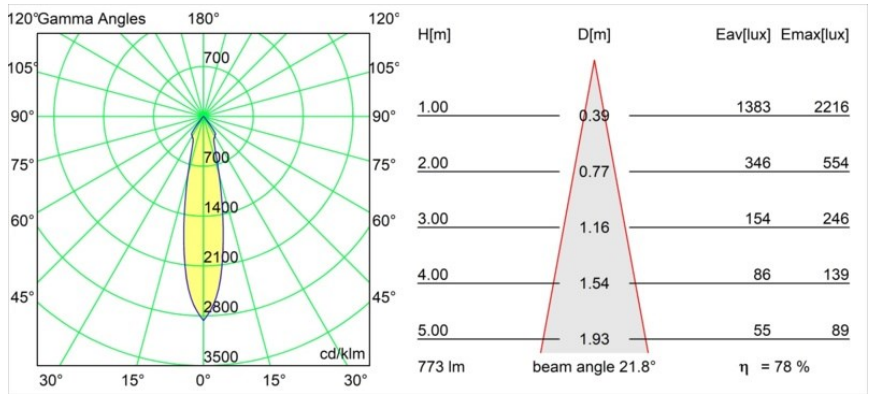

Light distribution & beam diagram