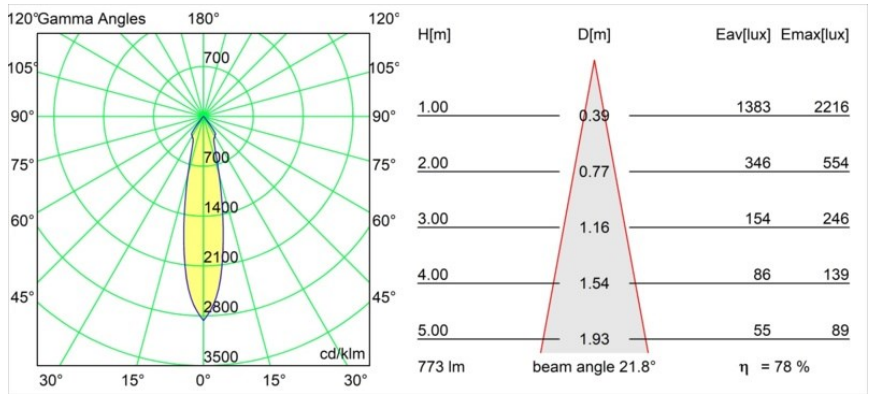

---

Remark

- 3500K on request
-

**TM30 & CRI diagram**

**Light distribution & beam diagram**

Diagrams

**Decorative Accessories**

- 12500032** Mask Smart 82 1x Black Structure
- 12500009** Mask Smart 82 1x White Structure
- 12500046** Mask Smart 82 1x Gold Matt
- 12500015** Mask Smart 82 1x Champagne Brushed
- 12500014** Mask Smart 82 1x Bronze Brushed
- 12500043** Mask Smart 82 1x Black Brushed
- 12500016** Mask Smart 82 1x Silver Bronze Brushed