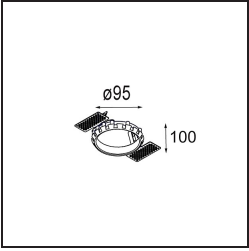

Accessori Installazione

- 10889830** Installation Housing 192x190x130

- 12290130** Plaster Kit 190X190 - 70 1x

12291030 Plaster Kit 210x190 - 70 2x

12500230 Ring Recessed 82 1x

Choose a required accessory