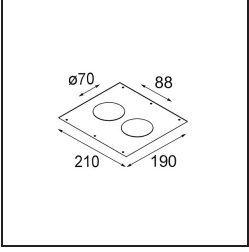

12291030 Plaster Kit 210x190 - 70 2x