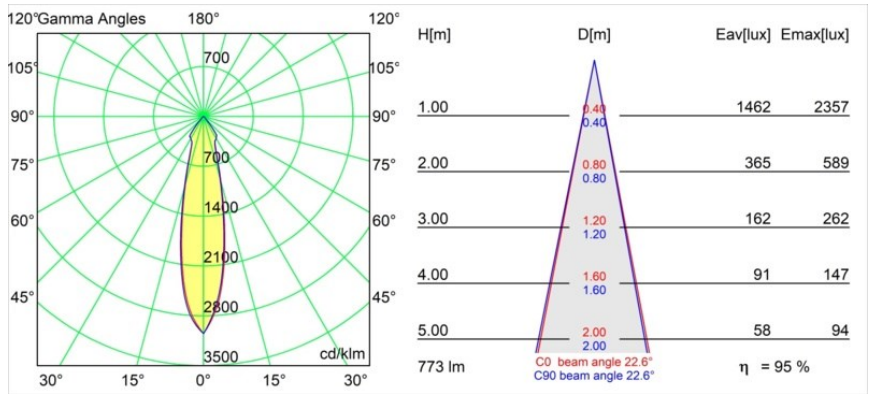

Light distribution & beam diagram