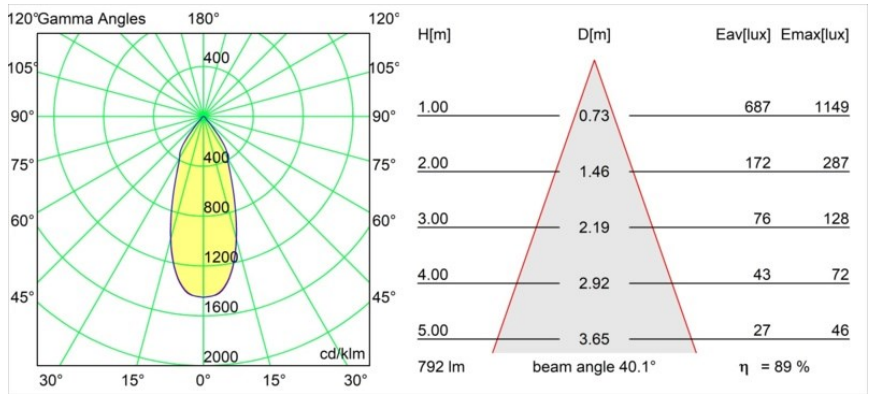

Light distribution & beam diagram