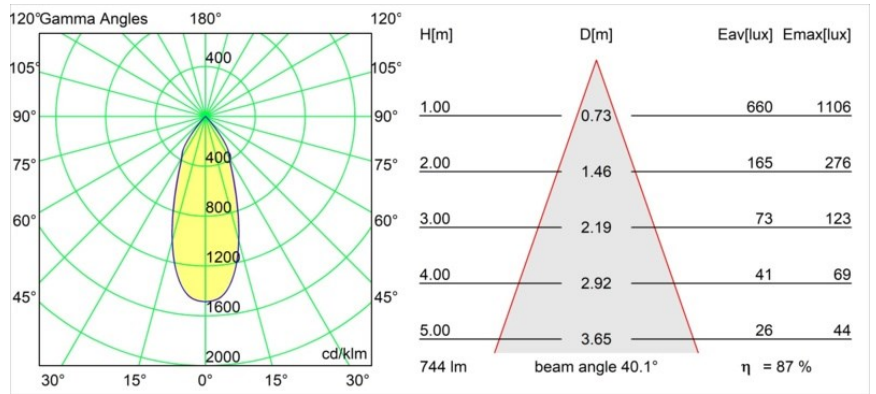

Light distribution & beam diagram