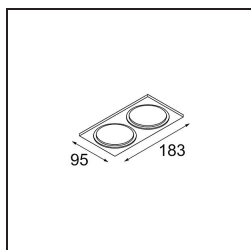

**TM30 & CRI diagram**

**Light distribution & beam diagram**

**Decorative Accessories**

- 12500032** Mask Smart 82 1x Black Structure
- 12500009** Mask Smart 82 1x White Structure
- 12500046** Mask Smart 82 1x Gold Matt
- 12500015** Mask Smart 82 1x Champagne Brushed
- 12500014** Mask Smart 82 1x Bronze Brushed
- 12500043** Mask Smart 82 1x Black Brushed
- 12500016** Mask Smart 82 1x Silver Bronze Brushed