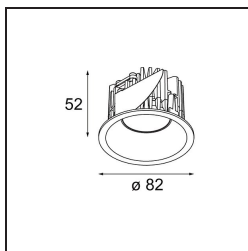

Date
Customer
Project
Type

Smart Lotis Recessed 82 1x IP55 LED 2700K Flood DE Black Structure

Specifications

Material	12442132
Light Source Type	LED
LED Type	BRIDGELUX V8G8
LED technology	LED COB
CRI	Min. 90
Colour Temperature	2700K
Lifetime	L80B20 @50,000 Hours
Lamp Included	Yes
Number of Light Sources	1
Binning (SDCM)	2
Light Direction	Down
Optic	Reflector
Measured beam angle (°)	40.0
Input Voltage	Constant Current Driver Required
Electrical Class	III
IP Rating	55
Glow wire rating (°C)	960
Indoor/Outdoor	Indoor
Application	Ceiling, Wall
Mounting	Recessed
Cut-out size (mm)	ø70
Mounting depth (mm)	100.0
Adjustability	Not Applicable
Distance to Lighted Object (m)	0,1
Primary Colour & Primary Finish	Black, Structure
Gross weight (g)	220.0
Drive current (mA)	350 500 700
Min. forward voltage (Vf)	13,2 13,7 14,2
Max. forward voltage (Vf)	15,0 15,4 16,0
Connected load (W)	5,0 7,2 10,6
Delivered lumens (lm)	455 612 786
Efficacy (lm/W)	91 85 74
Glare rating	14 15 17
Remark	• 3500K on request