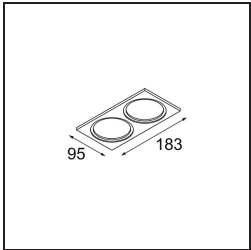

Date
Customer
Project
Type

Smart Lotis Recessed 82 lx IP55 LED 2700K Flood DE Black Structure

Specifications

Material	12442132
Light Source Type	LED
LED Type	BRIDGELUX V8G8
LED technology	LED COB
CRI	Min. 90
Colour Temperature	2700K
Lifetime	L80B10 @50,000 Hours
Lamp Included	Yes
Number of Light Sources	1
Binning (SDCM)	2
Light Direction	Down
Optic	Reflector
Measured beam angle (°)	40.0
Input Voltage	Constant Current Driver Required
Electrical Class	III
IP Rating	55
Glow wire rating (°C)	960
Indoor/Outdoor	Indoor
Application	Ceiling, Wall
Mounting	Recessed
Cut-out size (mm)	ø70
Mounting depth (mm)	100.0
Adjustability	Not Applicable
Distance to Lighted Object (m)	0,1
Primary Colour & Primary Finish	Black, Structure
Gross weight (g)	220.0
Drive current (mA)	350 500 700
Min. forward voltage (Vf)	13,2 13,7 14,2
Max. forward voltage (Vf)	15,0 15,4 16,0
Connected load (W)	5,0 7,2 10,6
Delivered lumens (lm)	455 612 786
Efficacy (lm/W)	91 85 74
Glare rating	14 15 17
Remark	• 3500K on request

TM30 & CRI diagram

Light distribution & beam diagram

Decorative Accessories

- 12500032** Mask Smart 82 1x Black Structure
- 12500009** Mask Smart 82 1x White Structure
- 12500046** Mask Smart 82 1x Gold Matt
- 12500015** Mask Smart 82 1x Champagne Brushed
- 12500014** Mask Smart 82 1x Bronze Brushed
- 12500043** Mask Smart 82 1x Black Brushed
- 12500016** Mask Smart 82 1x Silver Bronze Brushed
- 12500045** FFD_Smart Mask 82 1x Gold Brushed