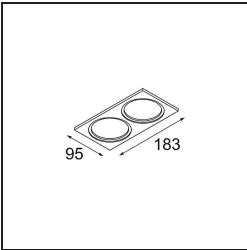

Date
Customer
Project
Type

Smart Lotis Recessed 82 lx IP55 LED 2700K Flood DE Black Structure

Specifications

Material	12442132
Light Source Type	LED
LED Type	BRIDGELUX V8G8
LED technology	LED COB
CRI	Min. 90
Colour Temperature	2700K
Lifetime	L80B20 @50,000 Hours
Lamp Included	Yes
Number of Light Sources	1
Binning (SDCM)	2
Light Direction	Down
Optic	Reflector
Measured beam angle (°)	40.0
Input Voltage	Constant Current Driver Required
Electrical Class	III
IP Rating	55
Glow wire rating (°C)	960
Indoor/Outdoor	Indoor
Application	Ceiling, Wall
Mounting	Recessed
Cut-out size (mm)	ø70
Mounting depth (mm)	100.0
Adjustability	Not Applicable
Distance to Lighted Object (m)	0,1
Primary Colour & Primary Finish	Black, Structure
Gross weight (g)	220.0
Drive current (mA)	350 500 700
Min. forward voltage (Vf)	13,2 13,7 14,2
Max. forward voltage (Vf)	15,0 15,4 16,0
Connected load (W)	5,0 7,2 10,6
Delivered lumens (lm)	455 612 786
Efficacy (lm/W)	91 85 74
Glare rating	14 15 17
Remark	• 3500K on request

TM30 & CRI diagram

Light distribution & beam diagram

Decorative Accessories

- 12500032** Mask Smart 82 1x Black Structure
- 12500009** Mask Smart 82 1x White Structure
- 12500046** Mask Smart 82 1x Gold Matt
- 12500015** Mask Smart 82 1x Champagne Brushed
- 12500014** Mask Smart 82 1x Bronze Brushed
- 12500043** Mask Smart 82 1x Black Brushed
- 12500016** Mask Smart 82 1x Silver Bronze Brushed
- 12500045** FFD_Smart Mask 82 1x Gold Brushed