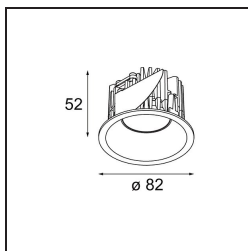

Date
Customer
Project
Type

Smart Lotis Recessed 82 lx IP55 LED 2700K Flood DE Black Structure

Specifications

Material	12442132
Light Source Type	LED
LED Type	BRIDGELUX V8G8
LED technology	LED COB
CRI	Min. 90
Colour Temperature	2700K
Lifetime	L80B10 @50,000 Hours
Lamp Included	Yes
Number of Light Sources	1
Binning (SDCM)	2
Light Direction	Down
Optic	Reflector
Measured beam angle (°)	40.0
Input Voltage	Constant Current Driver Required
Electrical Class	III
IP Rating	55
Glow wire rating (°C)	960
Indoor/Outdoor	Indoor
Application	Ceiling, Wall
Mounting	Recessed
Cut-out size (mm)	ø70
Mounting depth (mm)	100.0
Adjustability	Not Applicable
Distance to Lighted Object (m)	0,1
Primary Colour & Primary Finish	Black, Structure
Gross weight (g)	220.0
Drive current (mA)	350 500 700
Min. forward voltage (Vf)	13,2 13,7 14,2
Max. forward voltage (Vf)	15,0 15,4 16,0
Connected load (W)	5,0 7,2 10,6
Delivered lumens (lm)	455 612 786
Efficacy (lm/W)	91 85 74
Glare rating	14 15 17
Remark	• 3500K on request