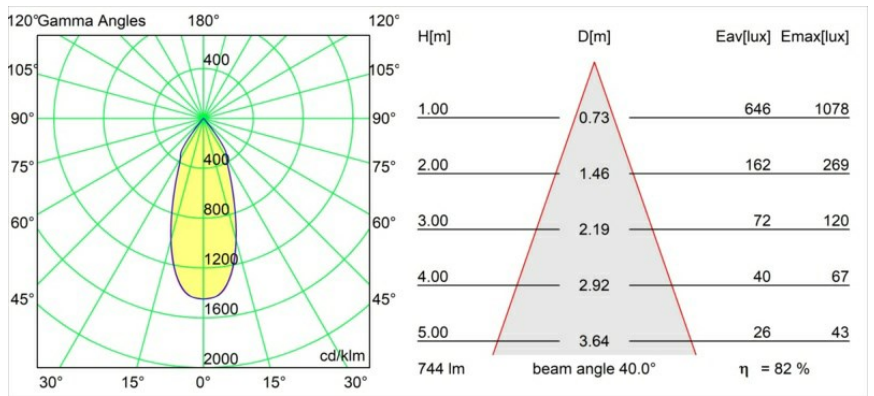

Light distribution & beam diagram