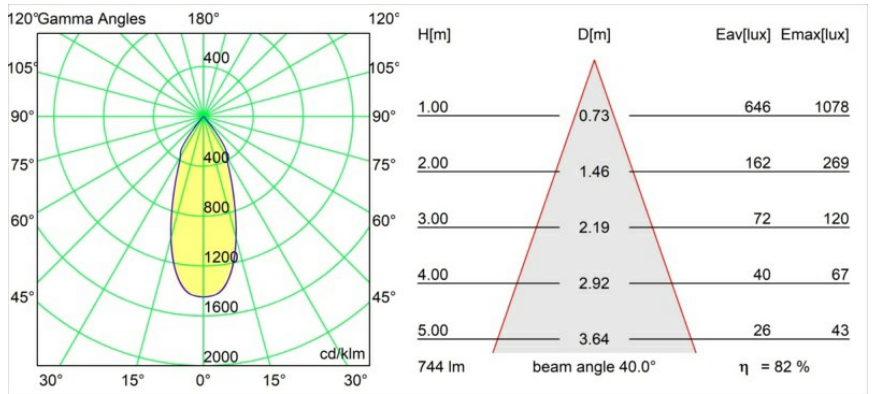

Light distribution & beam diagram