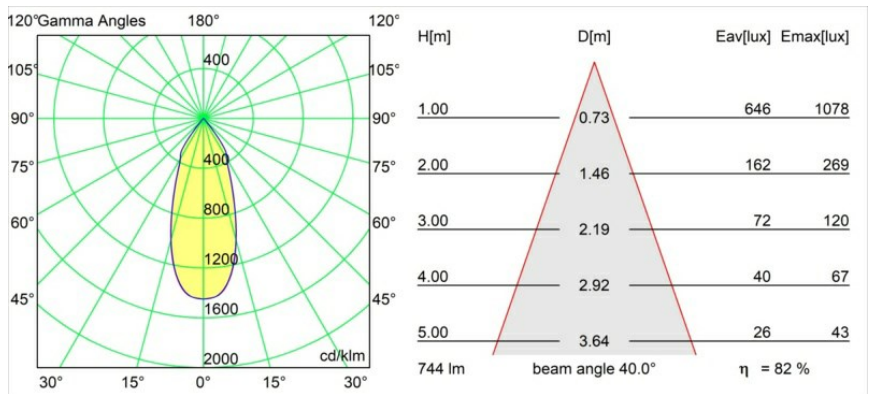

Light distribution & beam diagram