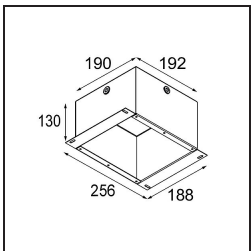

Installation Accessories

- **10889830** Installation Housing 192x190x130