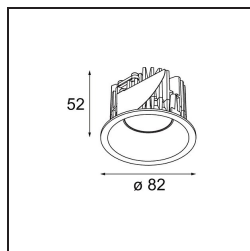

Date
Customer
Project
Type

Smart Lotis Recessed 82 lx IP55 LED 2700K Flood DE Black Structure

Specifications

Material	12442132
Light Source Type	LED
LED Type	BRIDGELUX V8G8
LED technology	LED COB
CRI	Min. 90
Colour Temperature	2700K
Lifetime	L80B20 @50,000 Hours
Lamp Included	Yes
Number of Light Sources	1
Binning (SDCM)	2
Light Direction	Down
Optic	Reflector
Measured beam angle (°)	40.0
Input Voltage	Constant Current Driver Required
Electrical Class	III
IP Rating	55
Glow wire rating (°C)	960
Indoor/Outdoor	Indoor
Application	Ceiling, Wall
Mounting	Recessed
Cut-out size (mm)	ø70
Mounting depth (mm)	100.0
Adjustability	Not Applicable
Distance to Lighted Object (m)	0,1
Primary Colour & Primary Finish	Black, Structure
Gross weight (g)	220.0
Drive current (mA)	350 500 700
Min. forward voltage (Vf)	13,2 13,7 14,2
Max. forward voltage (Vf)	15,0 15,4 16,0
Connected load (W)	5,0 7,2 10,6
Delivered lumens (lm)	455 612 786
Efficacy (lm/W)	91 85 74
Glare rating	14 15 17
Remark	• 3500K on request