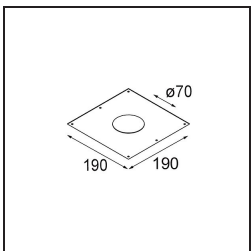

- **12290130** Plaster Kit 190X190 - 70 1x