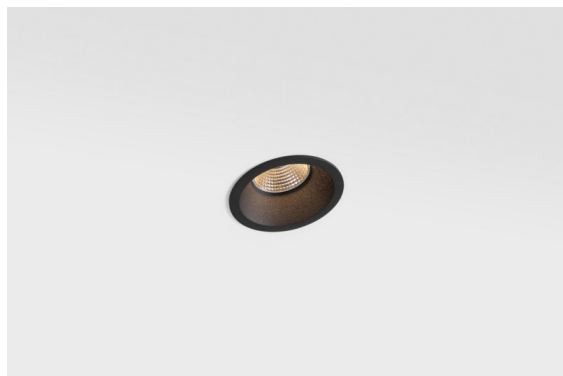

Date
Customer
Project
Type

Smart Lotis Recessed 82 lx IP55 LED 2700K Flood DE Black Structure

The 3 original designs, Smart Kup, Lotis and Cake still manage to steal the hearts of interior designers. And this goes for the entire Smart family. Smart's accessibility and extreme versatility are arguably fit for any expression. Mix and match accent lighting, up and downlight, fixed or adjustable, a mosaic of shapes, sizes, colours and mounting options, and create a playful installation.

**Specifications**

Material	12442132
Light Source Type	LED
LED Type	BRIDGELUX V8G8
LED technology	LED COB
CRI	Min. 90
Colour Temperature	2700K
Lifetime	L80B10 @50,000 Hours
Lamp Included	Yes
Number of Light Sources	1
Binning (SDCM)	2
Light Direction	Down
Optic	Reflector
Measured beam angle (°)	40.0
Input Voltage	Constant Current Driver Required
Electrical Class	III
IP Rating	55
Glow wire rating (°C)	960
Indoor/Outdoor	Indoor
Application	Ceiling, Wall
Mounting	Recessed
Cut-out size (mm)	ø70
Mounting depth (mm)	100.0
Adjustability	Not Applicable
Distance to Lighted Object (m)	0,1
Primary Colour & Primary Finish	Black, Structure
Gross weight (g)	220.0
Drive current (mA)	350      500      700
Min. forward voltage (Vf)	13,2      13,7      14,2
Max. forward voltage (Vf)	15,0      15,4      16,0
Connected load (W)	5,0      7,2      10,6
Luminous flux per lamp (lm)	455      612      786
Efficacy (lm/W)	91      85      74
Glare rating	14      15      17
Remark	• 3500K on request

**TM30 & CRI diagram**

**Light distribution & beam diagram**

Diagrams

**Decorative Accessories**

- 12500032** Mask Smart 82 1x Black Structure
- 12500009** Mask Smart 82 1x White Structure
- 12500046** Mask Smart 82 1x Gold Matt
- 12500015** Mask Smart 82 1x Champagne Brushed
- 12500014** Mask Smart 82 1x Bronze Brushed
- 12500043** Mask Smart 82 1x Black Brushed
- 12500016** Mask Smart 82 1x Silver Bronze Brushed