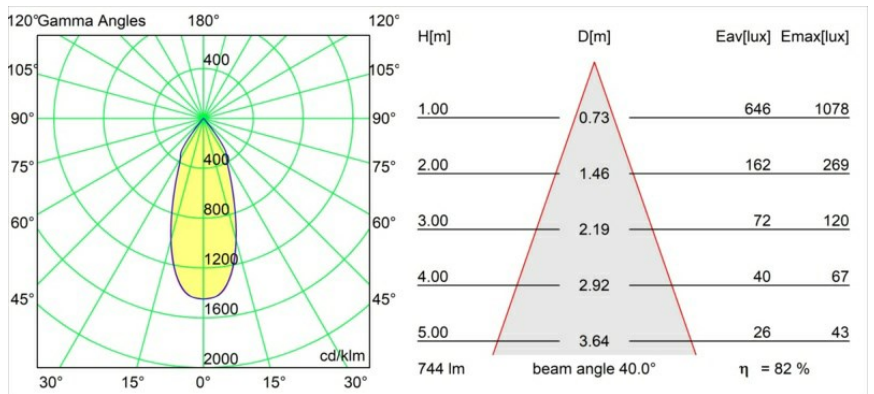

Light distribution & beam diagram