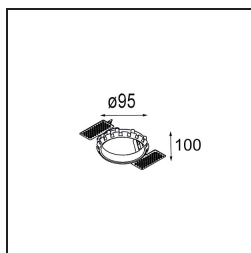

Installation Accessories

- 10889830** Installation Housing 192x190x130

- 12290130** Plaster Kit 190X190 - 70 1x

12291030 Plaster Kit 210x190 - 70 2x

12500230 Ring Recessed 82 1x

Choose a required accessory