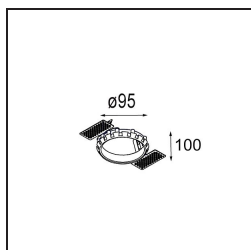

Date
Customer
Project
Type

Smart Lotis Recessed 82 1x IP55 LED 2700K Flood DE Black Structure

Specifications

Material	12442132
Light Source Type	LED
LED Type	BRIDGELUX V8G8
LED technology	LED COB
CRI	Min. 90
Colour Temperature	2700K
Lifetime	L80B20 @50,000 Hours
Lamp Included	Yes
Number of Light Sources	1
Binning (SDCM)	2
Light Direction	Down
Optic	Reflector
Measured beam angle (°)	40.0
Input Voltage	Constant Current Driver Required
Electrical Class	III
IP Rating	55
Glow wire rating (°C)	960
Indoor/Outdoor	Indoor
Application	Ceiling, Wall
Mounting	Recessed
Cut-out size (mm)	ø70
Mounting depth (mm)	100.0
Adjustability	Not Applicable
Distance to Lighted Object (m)	0,1
Primary Colour & Primary Finish	Black, Structure
Gross weight (g)	220.0
Drive current (mA)	350 500 700
Min. forward voltage (Vf)	13,2 13,7 14,2
Max. forward voltage (Vf)	15,0 15,4 16,0
Connected load (W)	5,0 7,2 10,6
Delivered lumens (lm)	455 612 786
Efficacy (lm/W)	91 85 74
Glare rating	14 15 17
Remark	• 3500K on request

Installation Accessories

- 10889830** Installation Housing 192x190x130

- 12290130** Plaster Kit 190X190 - 70 1x

12291030 Plaster Kit 210x190 - 70 2x

12500230 Ring Recessed 82 1x

Choose a required accessory