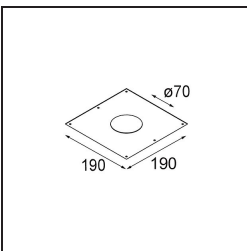

- **12290130** Plaster Kit 190X190 - 70 1x