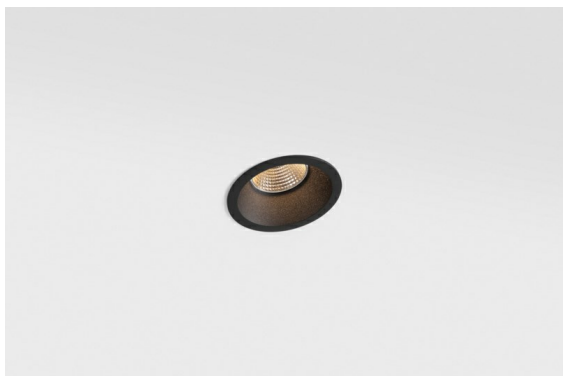

Date
Customer
Project
Type

Smart Lotis Recessed 82 lx IP55 LED 2700K Flood DE Black Structure

Specifications

Material	12442132
Light Source Type	LED
LED Type	BRIDGELUX V8G8
LED technology	LED COB
CRI	Min. 90
Colour Temperature	2700K
Lifetime	L80B10 @50,000 Hours
Lamp Included	Yes
Number of Light Sources	1
Binning (SDCM)	2
Light Direction	Down
Optic	Reflector
Measured beam angle (°)	40.0
Input Voltage	Constant Current Driver Required
Electrical Class	III
IP Rating	55
Glow wire rating (°C)	960
Indoor/Outdoor	Indoor
Application	Ceiling, Wall
Mounting	Recessed
Cut-out size (mm)	ø70
Mounting depth (mm)	100.0
Adjustability	Not Applicable
Distance to Lighted Object (m)	0,1
Primary Colour & Primary Finish	Black, Structure
Gross weight (g)	220.0
Drive current (mA)	350 500 700
Min. forward voltage (Vf)	13,2 13,7 14,2
Max. forward voltage (Vf)	15,0 15,4 16,0
Connected load (W)	5,0 7,2 10,6
Delivered lumens (lm)	455 612 786
Efficacy (lm/W)	91 85 74
Glare rating	14 15 17
Remark	• 3500K on request

The 3 original designs, Smart Kup, Lotis and Cake still manage to steal the hearts of interior designers. And this goes for the entire Smart family. Smart's accessibility and extreme versatility are arguably fit for any expression. Mix and match accent lighting, up and downlight, fixed or adjustable, a mosaic of shapes, sizes, colours and mounting options, and create a playful installation.

TM30 & CRI diagram

Light distribution & beam diagram

Decorative Accessories

- 12500032** Mask Smart 82 1x Black Structure
- 12500009** Mask Smart 82 1x White Structure
- 12500046** Mask Smart 82 1x Gold Matt
- 12500015** Mask Smart 82 1x Champagne Brushed
- 12500014** Mask Smart 82 1x Bronze Brushed
- 12500043** Mask Smart 82 1x Black Brushed
- 12500016** Mask Smart 82 1x Silver Bronze Brushed
- 12500045** FFD_Smart Mask 82 1x Gold Brushed