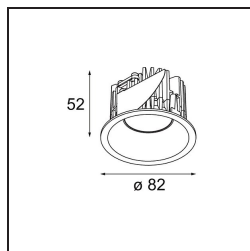

Date
Customer
Project
Type

Smart Lotis Recessed 82 lx IP55 LED 2700K Flood DE Black Structure

**Specifications**

Material	12442132
Light Source Type	LED
LED Type	BRIDGELUX V8G8
LED technology	LED COB
CRI	Min. 90
Colour Temperature	2700K
Lifetime	L80B10 @50,000 Hours
Lamp Included	Yes
Number of Light Sources	1
Binning (SDCM)	2
Light Direction	Down
Optic	Reflector
Measured beam angle (°)	40.0
Input Voltage	Constant Current Driver Required
Electrical Class	III
IP Rating	55
Glow wire rating (°C)	960
Indoor/Outdoor	Indoor
Application	Ceiling, Wall
Mounting	Recessed
Cut-out size (mm)	ø70
Mounting depth (mm)	100.0
Adjustability	Not Applicable
Distance to Lighted Object (m)	0,1
Primary Colour & Primary Finish	Black, Structure
Gross weight (g)	220.0
Drive current (mA)	350      500      700
Min. forward voltage (Vf)	13.2      13.7      14.2
Max. forward voltage (Vf)	15.0      15.4      16.0
Connected load (W)	5.0      7.2      10.6
Luminous flux per lamp (lm)	455      612      786
Efficacy (lm/W)	91      85      74
Glare rating	14      15      17
Remark	• 3500K on request