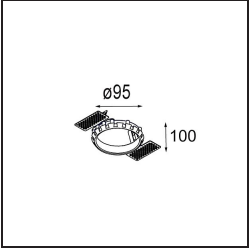

Installation Accessories

- 10889830** Installation Housing 192x190x130

- 12290130** Plaster Kit 190X190 - 70 1x

12291030 Plaster Kit 210x190 - 70 2x

12500230 Ring Recessed 82 1x

Choose a required accessory