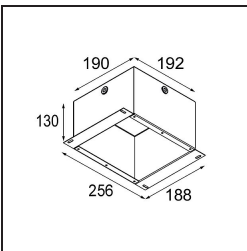

Installation Accessories

- **10889830** Installation Housing 192x190x130