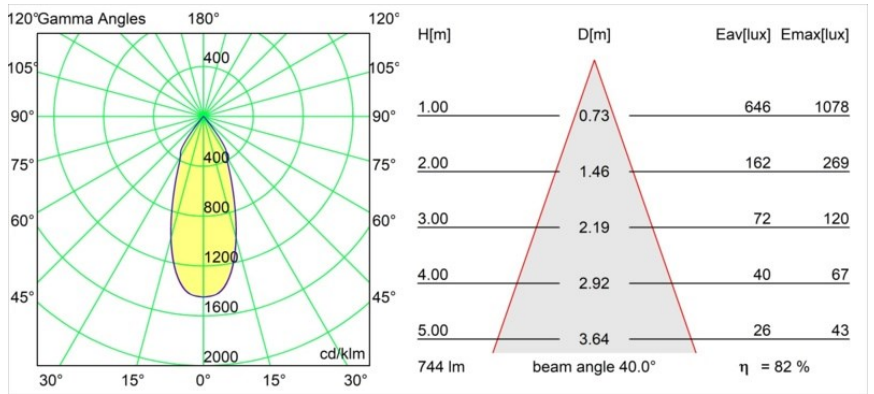

Light distribution & beam diagram