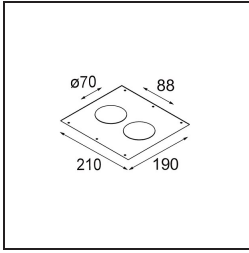

Accessori Installazione

- 10889830** Installation Housing 192x190x130

- 12290130** Plaster Kit 190X190 - 70 1x

12291030 Plaster Kit 210x190 - 70 2x

12500230 Ring Recessed 82 1x

Choose a required accessory