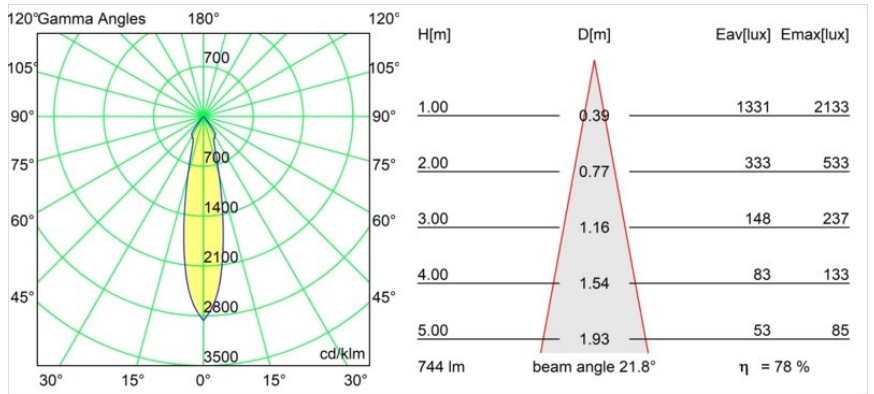

Light distribution & beam diagram