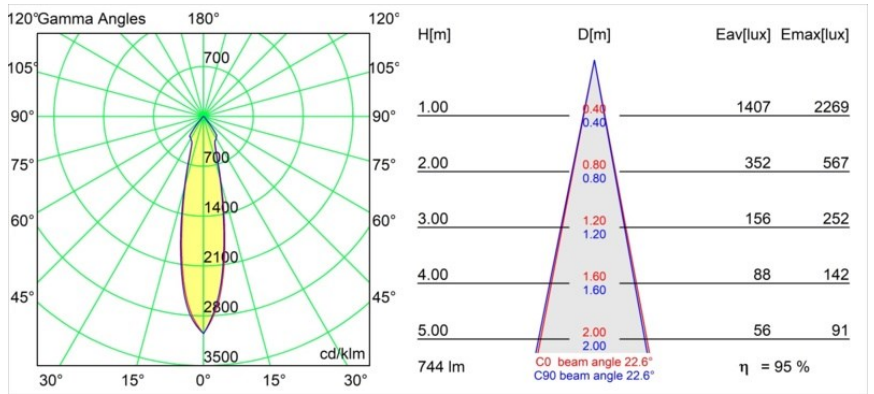

Light distribution & beam diagram