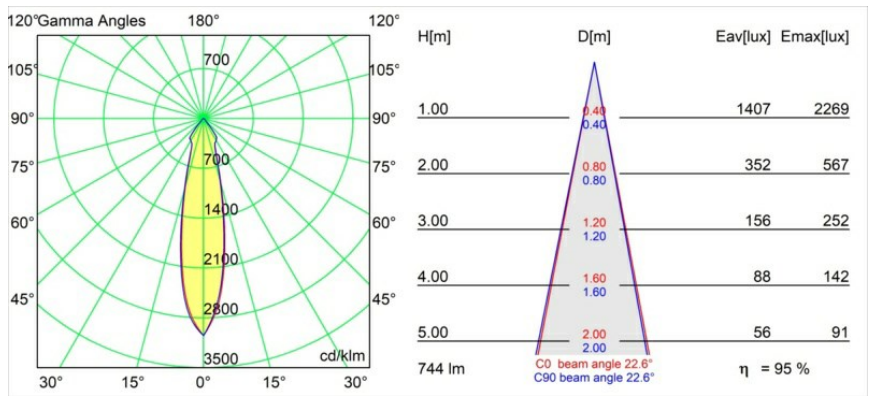

Light distribution & beam diagram