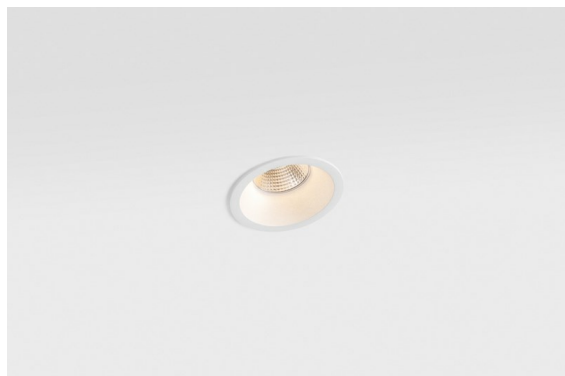

Date
Customer
Project
Type

*Smart Lotis Recessed 82 1x IP55 LED 2700K Medium DE White Structure*

**Specifications**

Material	12442009
Light Source Type	LED
LED Type	BRIDGELUX V8G8
LED technology	LED COB
CRI	Min. 90
Colour Temperature	2700K
Lifetime	L80B10 @50,000 Hours
Lamp Included	Yes
Number of Light Sources	1
Binning (SDCM)	2
Light Direction	Down
Optic	Reflector
Measured beam angle (°)	23.0
Input Voltage	Constant Current Driver Required
Electrical Class	III
IP Rating	55
Glow wire rating (°C)	960
Indoor/Outdoor	Indoor
Application	Ceiling, Wall
Mounting	Recessed
Cut-out size (mm)	ø70
Mounting depth (mm)	100.0
Adjustability	Not Applicable
Distance to Lighted Object (m)	0,1
Primary Colour & Primary Finish	White, Structure
Gross weight (g)	220.0
Drive current (mA)	350      500      700
Min. forward voltage (Vf)	13,2      13,7      14,2
Max. forward voltage (Vf)	15,0      15,4      16,0
Connected load (W)	5,0      7,2      10,6
Delivered lumens (lm)	529      710      912
Efficacy (lm/W)	106      99      86
Glare rating	16      17      19
Remark	• 3500K on request

The 3 original designs, Smart Kup, Lotis and Cake still manage to steal the hearts of interior designers. And this goes for the entire Smart family. Smart's accessibility and extreme versatility are arguably fit for any expression. Mix and match accent lighting, up and downlight, fixed or adjustable, a mosaic of shapes, sizes, colours and mounting options, and create a playful installation.

**TM30 & CRI diagram**

**Light distribution & beam diagram**

**Decorative Accessories**

- 12500032** Mask Smart 82 1x Black Structure
- 12500009** Mask Smart 82 1x White Structure
- 12500046** Mask Smart 82 1x Gold Matt
- 12500015** Mask Smart 82 1x Champagne Brushed
- 12500014** Mask Smart 82 1x Bronze Brushed
- 12500043** Mask Smart 82 1x Black Brushed
- 12500016** Mask Smart 82 1x Silver Bronze Brushed
- 12500045** FFD\_Smart Mask 82 1x Gold Brushed