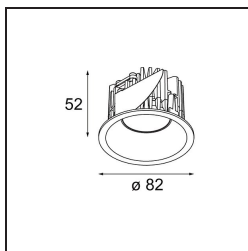

Date
Customer
Project
Type

*Smart Lotis Recessed 82 1x IP55 LED 2700K Medium DE White Structure*

**Specifications**

Material	12442009
Light Source Type	LED
LED Type	BRIDGELUX V8G8
LED technology	LED COB
CRI	Min. 90
Colour Temperature	2700K
Lifetime	L80B10 @50,000 Hours
Lamp Included	Yes
Number of Light Sources	1
Binning (SDCM)	2
Light Direction	Down
Optic	Reflector
Measured beam angle (°)	23.0
Input Voltage	Constant Current Driver Required
Electrical Class	III
IP Rating	55
Glow wire rating (°C)	960
Indoor/Outdoor	Indoor
Application	Ceiling, Wall
Mounting	Recessed
Cut-out size (mm)	ø70
Mounting depth (mm)	100.0
Adjustability	Not Applicable
Distance to Lighted Object (m)	0,1
Primary Colour & Primary Finish	White, Structure
Gross weight (g)	220.0
Drive current (mA)	350      500      700
Min. forward voltage (Vf)	13,2      13,7      14,2
Max. forward voltage (Vf)	15,0      15,4      16,0
Connected load (W)	5,0      7,2      10,6
Delivered lumens (lm)	529      710      912
Efficacy (lm/W)	106      99      86
Glare rating	16      17      19
Remark	• 3500K on request