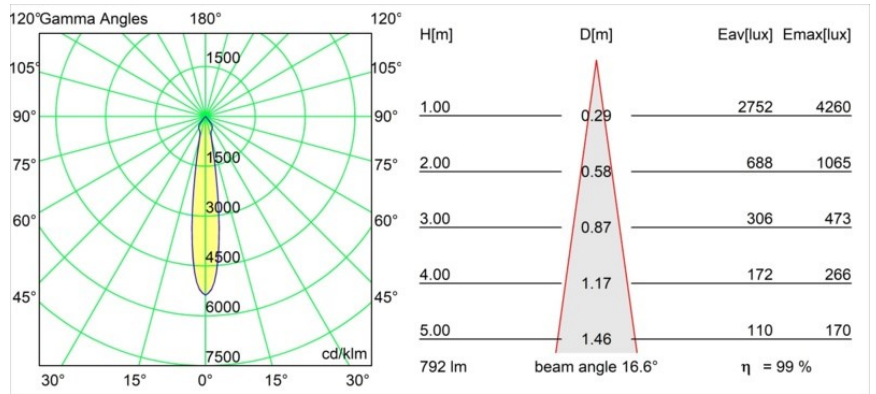

Light distribution & beam diagram