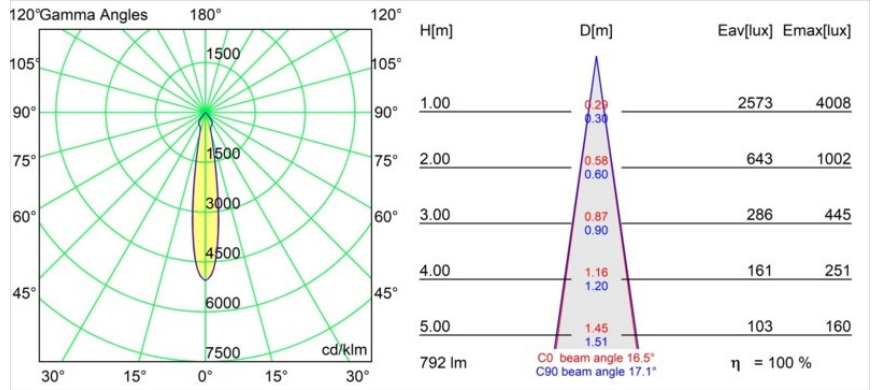

Light distribution & beam diagram