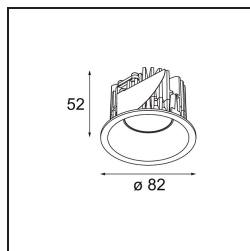

**Specifications**

|                                 |                                  |
|---------------------------------|----------------------------------|
| Material                        | 12441809                         |
| Light Source Type               | LED                              |
| LED Type                        | BRIDGELUX V8G8                   |
| LED technology                  | LED COB                          |
| CRI                             | Min. 90                          |
| Colour Temperature              | 4000K                            |
| Lifetime                        | L80B10 @50,000 Hours             |
| Lamp Included                   | Yes                              |
| Number of Light Sources         | 1                                |
| Binning (SDCM)                  | 2                                |
| Light Direction                 | Down                             |
| Optic                           | Reflector                        |
| Measured beam angle (°)         | 17.0                             |
| Input Voltage                   | Constant Current Driver Required |
| Electrical Class                | III                              |
| IP Rating                       | 20                               |
| Glow wire rating (°C)           | 960                              |
| Indoor/Outdoor                  | Indoor                           |
| Application                     | Ceiling, Wall                    |
| Mounting                        | Recessed                         |
| Cut-out size (mm)               | ø70                              |
| Mounting depth (mm)             | 100.0                            |
| Adjustability                   | Not Applicable                   |
| Distance to Lighted Object (m)  | 0,1                              |
| Primary Colour & Primary Finish | White, Structure                 |
| Gross weight (g)                | 220.0                            |
| Drive current (mA)              | 350      500      700            |
| Min. forward voltage (Vf)       | 13,2      13,7      14,2         |
| Max. forward voltage (Vf)       | 15,0      15,4      16,0         |
| Connected load (W)              | 5,0      7,2      10,6           |
| Luminous flux per lamp (lm)     | 630      792      1018           |
| Efficacy (lm/W)                 | 126      110      96             |
| Glare rating                    | 17      18      19               |
| Remark                          | • 3500K on request               |