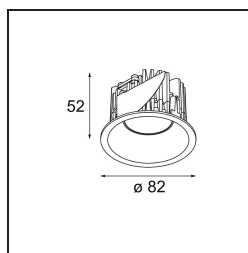

### Specifications

Material	12441746
Light Source Type	LED
LED Type	BRIDGELUX V8G8
LED technology	LED COB
CRI	Min. 90
Colour Temperature	3000K
Lifetime	L80B10 @50,000 Hours
Lamp Included	Yes
Number of Light Sources	1
CIE flux code	99 100 100 100 100
Binning (SDCM)	2
Light Direction	Down
Optic	Reflector
Measured beam angle (°)	17.0
Input Voltage	Constant Current Driver Required
Electrical Class	III
IP Rating	20
Glow wire rating (°C)	960
Indoor/Outdoor	Indoor
Application	Ceiling, Wall
Mounting	Recessed
Cut-out size (mm)	ø70
Mounting depth (mm)	100.0
Adjustability	Not Applicable
Distance to Lighted Object (m)	0,1
Primary Colour & Primary Finish	Gold, Matt
Gross weight (g)	220.0
Drive current (mA)	350      500      700
Min. forward voltage (Vf)	13,2      13,7      14,2
Max. forward voltage (Vf)	15,0      15,4      16,0
Connected load (W)	5,0      7,2      10,6
Luminous flux per lamp (lm)	576      772      993
Efficacy (lm/W)	115      107      94
Glare rating	16      17      18