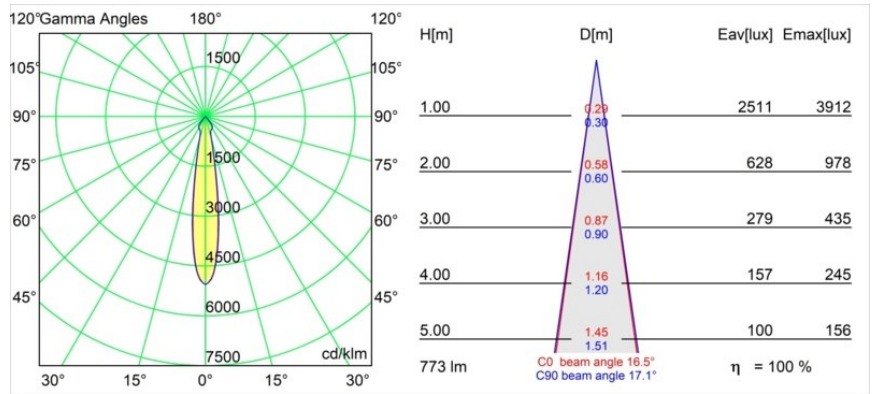

Light distribution & beam diagram