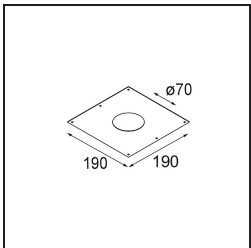

- **12290130** Plaster Kit 190X190 - 70 1x