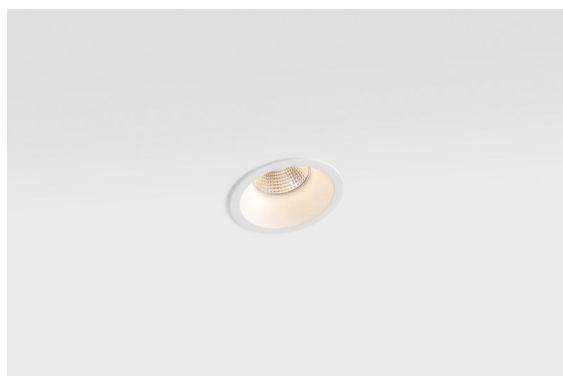

Date
Customer
Project
Type

*Smart Lotis Recessed 82 1x LED 3000K Spot DE White Structure*

The 3 original designs, Smart Kup, Lotis and Cake still manage to steal the hearts of interior designers. And this goes for the entire Smart family. Smart's accessibility and extreme versatility are arguably fit for any expression. Mix and match accent lighting, up and downlight, fixed or adjustable, a mosaic of shapes, sizes, colours and mounting options, and create a playful installation.

**Specifications**

Material	12441709
Light Source Type	LED
LED Type	BRIDGELUX V8G8
LED technology	LED COB
CRI	Min. 90
Colour Temperature	3000K
Lifetime	L80B10 @50,000 Hours
Lamp Included	Yes
Number of Light Sources	1
CIE flux code	95 98 100 100 100
Binning (SDCM)	2
Light Direction	Down
Optic	Reflector
Measured beam angle (°)	17.0
Input Voltage	Constant Current Driver Required
Electrical Class	III
IP Rating	20
Glow wire rating (°C)	960
Indoor/Outdoor	Indoor
Application	Ceiling, Wall
Mounting	Recessed
Cut-out size (mm)	ø70
Mounting depth (mm)	100.0
Adjustability	Not Applicable
Distance to Lighted Object (m)	0,1
Primary Colour & Primary Finish	White, Structure
Gross weight (g)	220.0
Drive current (mA)	350      500      700
Min. forward voltage (Vf)	13,2      13,7      14,2
Max. forward voltage (Vf)	15,0      15,4      16,0
Connected load (W)	5,0      7,2      10,6
Luminous flux per lamp (lm)	576      773      994
Efficacy (lm/W)	115      107      94
Glare rating	17      18      19

---

Remark

- 3500K on request
-

**TM30 & CRI diagram**

**Light distribution & beam diagram**

**Decorative Accessories**

- 12500032** Mask Smart 82 1x Black Structure
- 12500009** Mask Smart 82 1x White Structure
- 12500046** Mask Smart 82 1x Gold Matt
- 12500015** Mask Smart 82 1x Champagne Brushed
- 12500014** Mask Smart 82 1x Bronze Brushed
- 12500043** Mask Smart 82 1x Black Brushed
- 12500016** Mask Smart 82 1x Silver Bronze Brushed