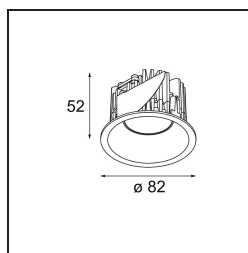

Specifications

Material	12441646
Light Source Type	LED
LED Type	BRIDGELUX V8G8
LED technology	LED COB
CRI	Min. 90
Colour Temperature	2700K
Lifetime	L80B10 @50,000 Hours
Lamp Included	Yes
Number of Light Sources	1
Binning (SDCM)	2
Light Direction	Down
Optic	Reflector
Measured beam angle (°)	17.0
Input Voltage	Constant Current Driver Required
Electrical Class	III
IP Rating	20
Glow wire rating (°C)	960
Indoor/Outdoor	Indoor
Application	Ceiling, Wall
Mounting	Recessed
Cut-out size (mm)	ø70
Mounting depth (mm)	100.0
Adjustability	Not Applicable
Distance to Lighted Object (m)	0,1
Primary Colour & Primary Finish	Gold, Matt
Gross weight (g)	220.0
Drive current (mA)	350 500 700
Min. forward voltage (Vf)	13,2 13,7 14,2
Max. forward voltage (Vf)	15,0 15,4 16,0
Connected load (W)	5,0 7,2 10,6
Luminous flux per lamp (lm)	554 743 955
Efficacy (lm/W)	111 103 90
Glare rating	15 16 17
Remark	• 3500K on request