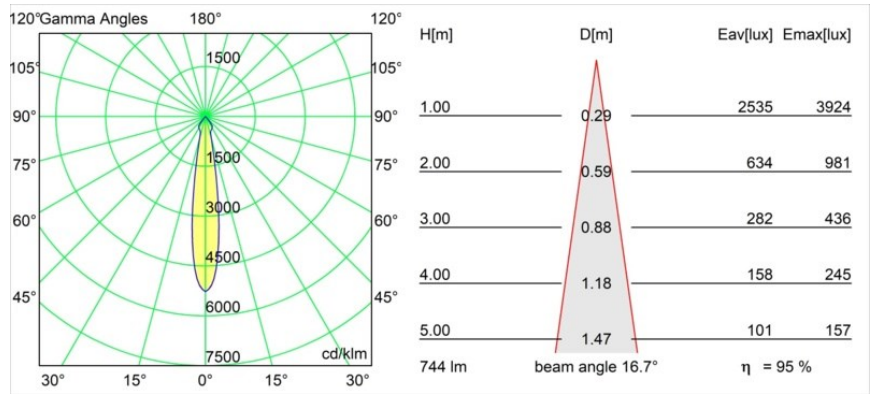

Light distribution & beam diagram