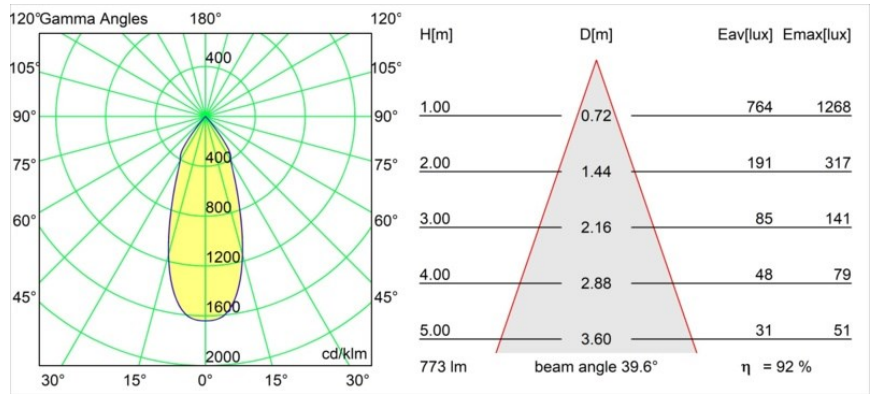

Light distribution & beam diagram