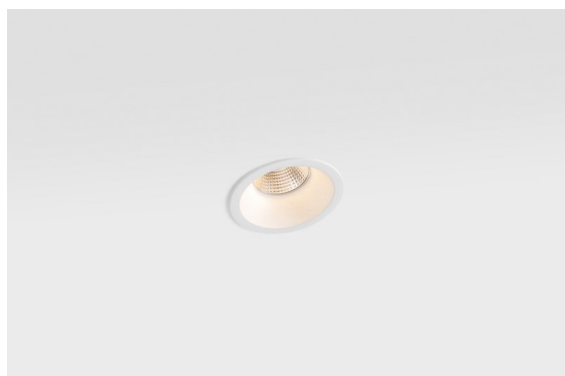

Date
Customer
Project
Type

Smart Lotis Recessed 82 1x LED 3000K Flood DE White Structure

The 3 original designs, Smart Kup, Lotis and Cake still manage to steal the hearts of interior designers. And this goes for the entire Smart family. Smart's accessibility and extreme versatility are arguably fit for any expression. Mix and match accent lighting, up and downlight, fixed or adjustable, a mosaic of shapes, sizes, colours and mounting options, and create a playful installation.

Specifications

Material	12441509
Light Source Type	LED
LED Type	BRIDGELUX V8G8
LED technology	LED COB
CRI	Min. 90
Colour Temperature	3000K
Lifetime	L80B10 @50,000 Hours
Lamp Included	Yes
Number of Light Sources	1
CIE flux code	95 98 100 100 100
Binning (SDCM)	2
Light Direction	Down
Optic	Reflector
Measured beam angle (°)	40.0
Input Voltage	Constant Current Driver Required
Electrical Class	III
IP Rating	20
Glow wire rating (°C)	960
Indoor/Outdoor	Indoor
Application	Ceiling, Wall
Mounting	Recessed
Cut-out size (mm)	ø70
Mounting depth (mm)	100.0
Adjustability	Not Applicable
Distance to Lighted Object (m)	0,1
Primary Colour & Primary Finish	White, Structure
Gross weight (g)	220.0
Drive current (mA)	350 500 700
Min. forward voltage (Vf)	13.2 13.7 14.2
Max. forward voltage (Vf)	15.0 15.4 16.0
Connected load (W)	5.0 7.2 10.6
Luminous flux per lamp (lm)	576 773 994
Efficacy (lm/W)	115 107 94
Glare rating	17 18 19

Remark

- 3500K on request
-

TM30 & CRI diagram

Light distribution & beam diagram

Diagrams

Decorative Accessories

- 12500032** Mask Smart 82 1x Black Structure
- 12500009** Mask Smart 82 1x White Structure
- 12500046** Mask Smart 82 1x Gold Matt
- 12500015** Mask Smart 82 1x Champagne Brushed
- 12500014** Mask Smart 82 1x Bronze Brushed
- 12500043** Mask Smart 82 1x Black Brushed
- 12500016** Mask Smart 82 1x Silver Bronze Brushed