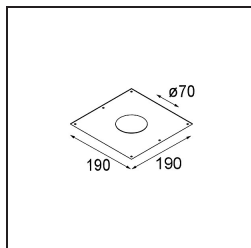

- **12290130** Plaster Kit 190X190 - 70 1x