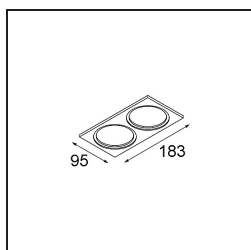

Date
Customer
Project
Type

Smart Lotis Recessed 82 1x LED 3000K Flood DE White Structure

Specifications

Material	12441509
Light Source Type	LED
LED Type	BRIDGELUX V8G8
LED technology	LED COB
CRI	Min. 90
Colour Temperature	3000K
Lifetime	L80B10 @50,000 Hours
Lamp Included	Yes
Number of Light Sources	1
CIE flux code	95 98 100 100 100
Binning (SDCM)	2
Light Direction	Down
Optic	Reflector
Measured beam angle (°)	40.0
Input Voltage	Constant Current Driver Required
Electrical Class	III
IP Rating	20
Glow wire rating (°C)	960
Indoor/Outdoor	Indoor
Application	Ceiling, Wall
Mounting	Recessed
Cut-out size (mm)	ø70
Mounting depth (mm)	100.0
Adjustability	Not Applicable
Distance to Lighted Object (m)	0,1
Primary Colour & Primary Finish	White, Structure
Gross weight (g)	220.0
Drive current (mA)	350 500 700
Min. forward voltage (Vf)	13,2 13,7 14,2
Max. forward voltage (Vf)	15,0 15,4 16,0
Connected load (W)	5,0 7,2 10,6
Luminous flux per lamp (lm)	576 773 994
Efficacy (lm/W)	115 107 94
Glare rating	17 18 19

Remark

- 3500K on request
-

TM30 & CRI diagram

Light distribution & beam diagram

Decorative Accessories

- 12500032** Mask Smart 82 1x Black Structure
- 12500009** Mask Smart 82 1x White Structure
- 12500046** Mask Smart 82 1x Gold Matt
- 12500015** Mask Smart 82 1x Champagne Brushed
- 12500014** Mask Smart 82 1x Bronze Brushed
- 12500043** Mask Smart 82 1x Black Brushed
- 12500016** Mask Smart 82 1x Silver Bronze Brushed