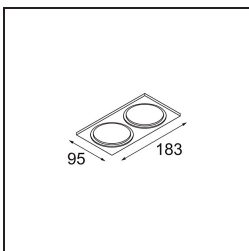

Specifications

Material	12441509
Light Source Type	LED
LED Type	BRIDGELUX V8G8
LED technology	LED COB
CRI	Min. 90
Colour Temperature	3000K
Lifetime	L80B10 @50,000 Hours
Lamp Included	Yes
Number of Light Sources	1
CIE flux code	95 98 100 100 100
Binning (SDCM)	2
Light Direction	Down
Optic	Reflector
Measured beam angle (°)	40.0
Input Voltage	Constant Current Driver Required
Electrical Class	III
IP Rating	20
Glow wire rating (°C)	960
Indoor/Outdoor	Indoor
Application	Ceiling, Wall
Mounting	Recessed
Cut-out size (mm)	ø70
Mounting depth (mm)	100.0
Adjustability	Not Applicable
Distance to Lighted Object (m)	0,1
Primary Colour & Primary Finish	White, Structure
Gross weight (g)	220.0
Drive current (mA)	350 500 700
Min. forward voltage (Vf)	13.2 13.7 14.2
Max. forward voltage (Vf)	15.0 15.4 16.0
Connected load (W)	5.0 7.2 10.6
Luminous flux per lamp (lm)	576 773 994
Efficacy (lm/W)	115 107 94
Glare rating	17 18 19

Remark

- 3500K on request
-

TM30 & CRI diagram

Light distribution & beam diagram

Diagrams

Decorative Accessories

- 12500032** Mask Smart 82 1x Black Structure
- 12500009** Mask Smart 82 1x White Structure
- 12500046** Mask Smart 82 1x Gold Matt
- 12500015** Mask Smart 82 1x Champagne Brushed
- 12500014** Mask Smart 82 1x Bronze Brushed
- 12500043** Mask Smart 82 1x Black Brushed
- 12500016** Mask Smart 82 1x Silver Bronze Brushed