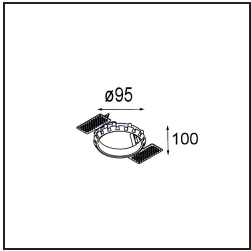

Installation Accessories

- 10889830** Installation Housing 192x190x130

- 12290130** Plaster Kit 190X190 - 70 1x

12291030 Plaster Kit 210x190 - 70 2x

12500230 Ring Recessed 82 1x

Choose a required accessory