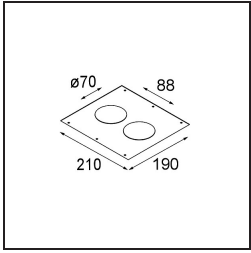

12291030 Plaster Kit 210x190 - 70 2x