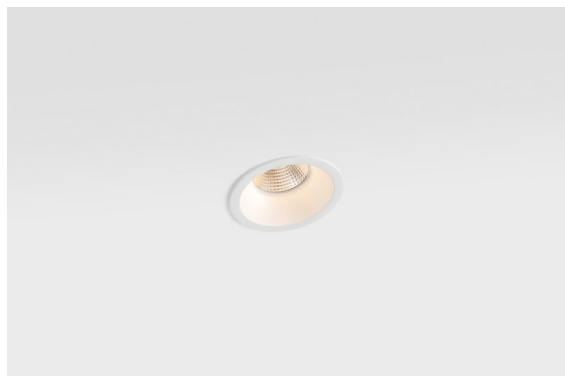

Date
Customer
Project
Type

Smart Lotis Recessed 82 1x LED 3000K Flood DE White Structure

Specifications

Material	12441509
Light Source Type	LED
LED Type	BRIDGELUX V8G8
LED technology	LED COB
CRI	Min. 90
Colour Temperature	3000K
Lifetime	L80B10 @50,000 Hours
Lamp Included	Yes
Number of Light Sources	1
CIE flux code	95 98 100 100 100
Binning (SDCM)	2
Light Direction	Down
Optic	Reflector
Measured beam angle (°)	40.0
Input Voltage	Constant Current Driver Required
Electrical Class	III
IP Rating	20
Glow wire rating (°C)	960
Indoor/Outdoor	Indoor
Application	Ceiling, Wall
Mounting	Recessed
Cut-out size (mm)	ø70
Mounting depth (mm)	100.0
Adjustability	Not Applicable
Distance to Lighted Object (m)	0,1
Primary Colour & Primary Finish	White, Structure
Gross weight (g)	220.0
Drive current (mA)	350 500 700
Min. forward voltage (Vf)	13,2 13,7 14,2
Max. forward voltage (Vf)	15,0 15,4 16,0
Connected load (W)	5,0 7,2 10,6
Luminous flux per lamp (lm)	576 773 994
Efficacy (lm/W)	115 107 94
Glare rating	17 18 19

The 3 original designs, Smart Kup, Lotis and Cake still manage to steal the hearts of interior designers. And this goes for the entire Smart family. Smart's accessibility and extreme versatility are arguably fit for any expression. Mix and match accent lighting, up and downlight, fixed or adjustable, a mosaic of shapes, sizes, colours and mounting options, and create a playful installation.

Remark

- 3500K on request
-

TM30 & CRI diagram

Light distribution & beam diagram

Decorative Accessories

- 12500032** Mask Smart 82 1x Black Structure
- 12500009** Mask Smart 82 1x White Structure
- 12500046** Mask Smart 82 1x Gold Matt
- 12500015** Mask Smart 82 1x Champagne Brushed
- 12500014** Mask Smart 82 1x Bronze Brushed
- 12500043** Mask Smart 82 1x Black Brushed
- 12500016** Mask Smart 82 1x Silver Bronze Brushed