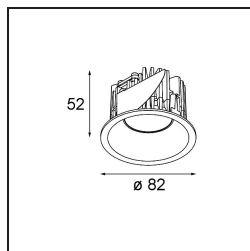

Date
Customer
Project
Type

Smart Lotis Recessed 82 1x LED 3000K Flood DE White Structure

Specifications

Material	12441509
Light Source Type	LED
LED Type	BRIDGELUX V8G8
LED technology	LED COB
CRI	Min. 90
Colour Temperature	3000K
Lifetime	L80B10 @50,000 Hours
Lamp Included	Yes
Number of Light Sources	1
CIE flux code	95 98 100 100 100
Binning (SDCM)	2
Light Direction	Down
Optic	Reflector
Measured beam angle (°)	40.0
Input Voltage	Constant Current Driver Required
Electrical Class	III
IP Rating	20
Glow wire rating (°C)	960
Indoor/Outdoor	Indoor
Application	Ceiling, Wall
Mounting	Recessed
Cut-out size (mm)	ø70
Mounting depth (mm)	100.0
Adjustability	Not Applicable
Distance to Lighted Object (m)	0,1
Primary Colour & Primary Finish	White, Structure
Gross weight (g)	220.0
Drive current (mA)	350 500 700
Min. forward voltage (Vf)	13,2 13,7 14,2
Max. forward voltage (Vf)	15,0 15,4 16,0
Connected load (W)	5,0 7,2 10,6
Luminous flux per lamp (lm)	576 773 994
Efficacy (lm/W)	115 107 94
Glare rating	17 18 19