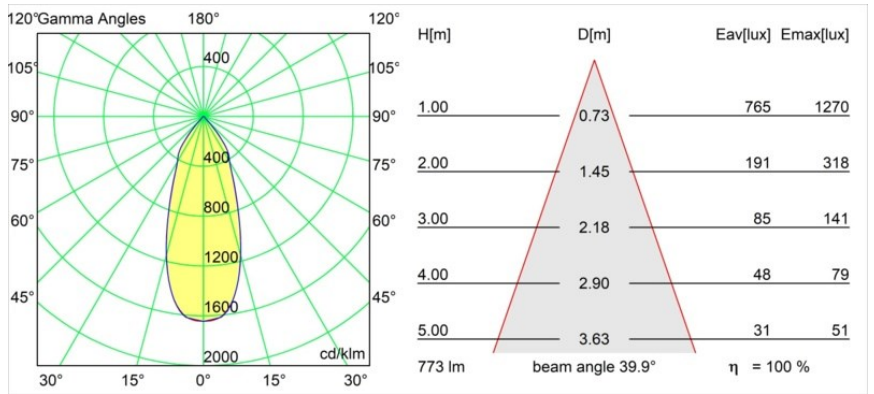

Light distribution & beam diagram