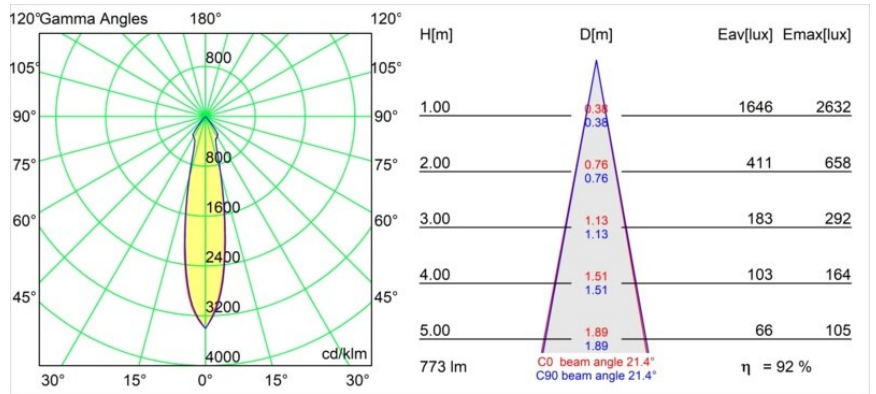

Light distribution & beam diagram