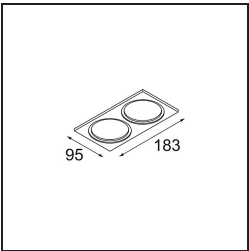

Specifications

Material	12441432
Light Source Type	LED
LED Type	BRIDGELUX V8G8
LED technology	LED COB
CRI	Min. 90
Colour Temperature	3000K
Lifetime	L80B10 @50,000 Hours
Lamp Included	Yes
Number of Light Sources	1
CIE flux code	99 100 100 100 93
Binning (SDCM)	2
Light Direction	Down
Optic	Reflector
Measured beam angle (°)	21.0
Input Voltage	Constant Current Driver Required
Electrical Class	III
IP Rating	20
Glow wire rating (°C)	960
Indoor/Outdoor	Indoor
Application	Ceiling, Wall
Mounting	Recessed
Cut-out size (mm)	ø70
Mounting depth (mm)	100.0
Adjustability	Not Applicable
Distance to Lighted Object (m)	0,1
Primary Colour & Primary Finish	Black, Structure
Gross weight (g)	220.0
Drive current (mA)	350 500 700
Min. forward voltage (Vf)	13,2 13,7 14,2
Max. forward voltage (Vf)	15,0 15,4 16,0
Connected load (W)	5,0 7,2 10,6
Luminous flux per lamp (lm)	534 717 922
Efficacy (lm/W)	107 100 87
Glare rating	16 17 18

Remark

- 3500K on request
-

TM30 & CRI diagram

Light distribution & beam diagram

Decorative Accessories

- 12500032** Mask Smart 82 1x Black Structure
- 12500009** Mask Smart 82 1x White Structure
- 12500046** Mask Smart 82 1x Gold Matt
- 12500015** Mask Smart 82 1x Champagne Brushed
- 12500014** Mask Smart 82 1x Bronze Brushed
- 12500043** Mask Smart 82 1x Black Brushed
- 12500016** Mask Smart 82 1x Silver Bronze Brushed