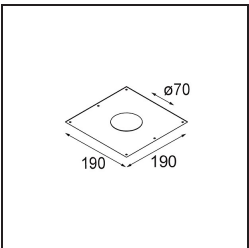

- **12290130** Plaster Kit 190X190 - 70 1x