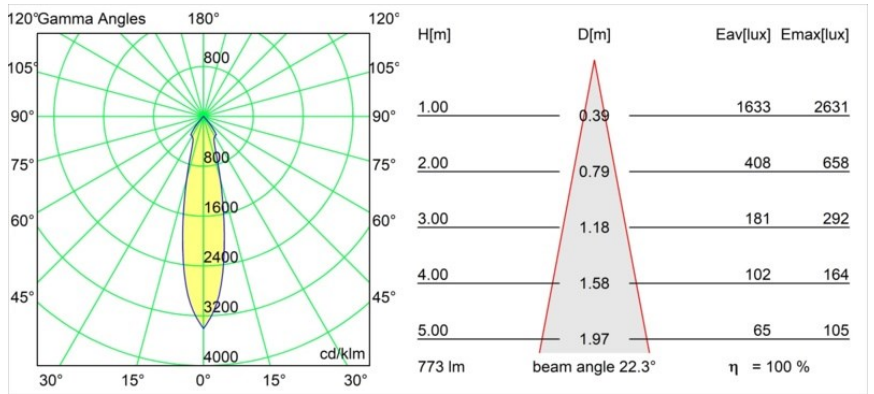

---

Livello abbagliamento	17	18	19
Remark	• 3500K su richiesta		

---

**TM30 & CRI diagram**

**Light distribution & beam diagram**

Diagrams

**Accessori Decorativi**

- 12500032** Mask Smart 82 1x Black Structure
- 12500009** Mask Smart 82 1x White Structure
- 12500046** Mask Smart 82 1x Gold Matt
- 12500015** Mask Smart 82 1x Champagne Brushed
- 12500014** Mask Smart 82 1x Bronze Brushed
- 12500043** Mask Smart 82 1x Black Brushed
- 12500016** Mask Smart 82 1x Silver Bronze Brushed