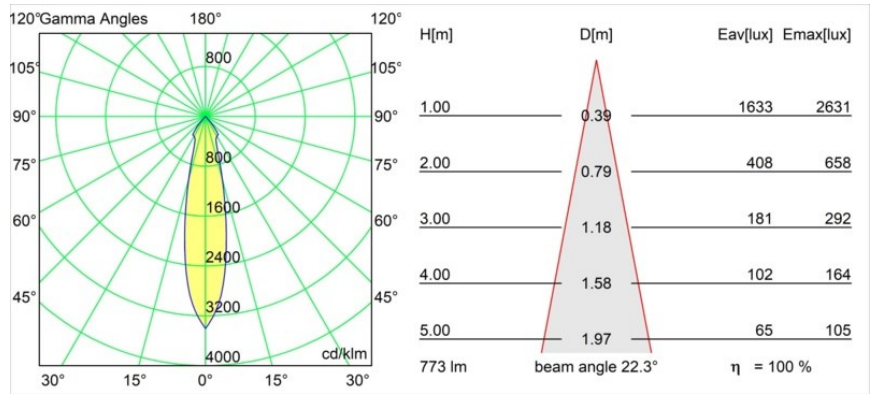

---

Livello abbagliamento	17	18	19
Remark	• 3500K su richiesta		

---

**TM30 & CRI diagram**

**Light distribution & beam diagram**

**Accessori Decorativi**

- 12500032** Mask Smart 82 1x Black Structure
- 12500009** Mask Smart 82 1x White Structure
- 12500046** Mask Smart 82 1x Gold Matt
- 12500015** Mask Smart 82 1x Champagne Brushed
- 12500014** Mask Smart 82 1x Bronze Brushed
- 12500043** Mask Smart 82 1x Black Brushed
- 12500016** Mask Smart 82 1x Silver Bronze Brushed