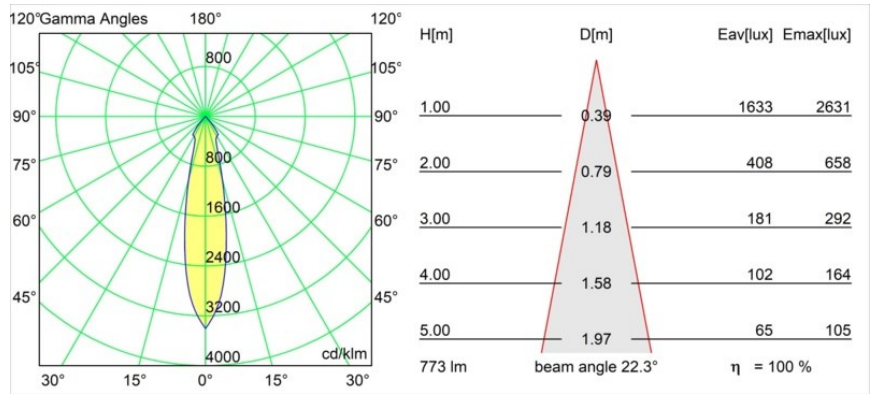

Light distribution & beam diagram