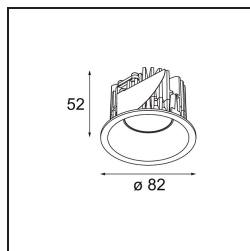

Specifications

Material	12441409
Light Source Type	LED
LED Type	BRIDGELUX V8G8
LED technology	LED COB
CRI	Min. 90
Colour Temperature	3000K
Lifetime	L80B10 @50,000 Hours
Lamp Included	Yes
Number of Light Sources	1
CIE flux code	94 98 100 100 100
Binning (SDCM)	2
Light Direction	Down
Optic	Reflector
Measured beam angle (°)	22.0
Input Voltage	Constant Current Driver Required
Electrical Class	III
IP Rating	20
Glow wire rating (°C)	960
Indoor/Outdoor	Indoor
Application	Ceiling, Wall
Mounting	Recessed
Cut-out size (mm)	ø70
Mounting depth (mm)	100.0
Adjustability	Not Applicable
Distance to Lighted Object (m)	0,1
Primary Colour & Primary Finish	White, Structure
Gross weight (g)	220.0
Drive current (mA)	350 500 700
Min. forward voltage (Vf)	13.2 13.7 14.2
Max. forward voltage (Vf)	15.0 15.4 16.0
Connected load (W)	5.0 7.2 10.6
Luminous flux per lamp (lm)	576 773 994
Efficacy (lm/W)	115 107 94
Glare rating	17 18 19