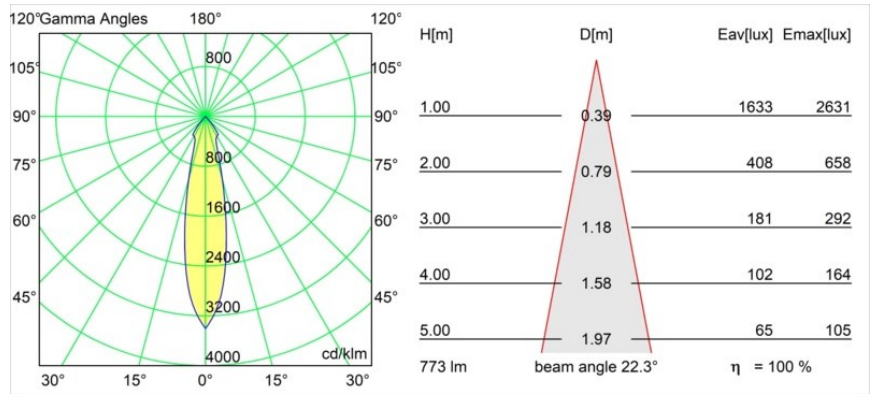

Light distribution & beam diagram