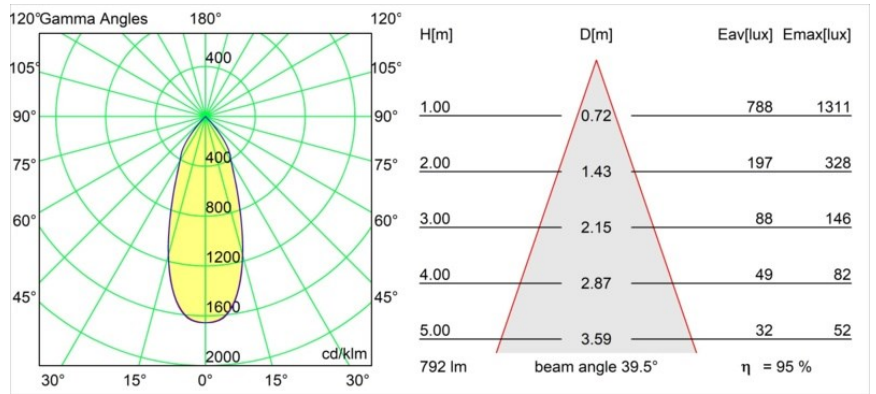

Light distribution & beam diagram