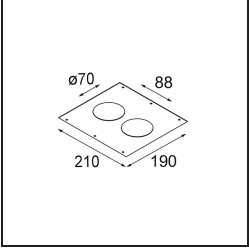

Accessori Installazione

- 10889830** Installation Housing 192x190x130

- 12290130** Plaster Kit 190X190 - 70 1x

12291030 Plaster Kit 210x190 - 70 2x

12500230 Ring Recessed 82 1x

Choose a required accessory