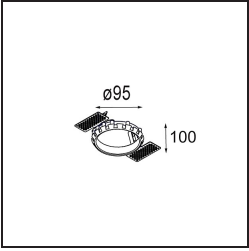

Installation Accessories

- 10889830** Installation Housing 192x190x130

- 12290130** Plaster Kit 190X190 - 70 1x

12291030 Plaster Kit 210x190 - 70 2x

12500230 Ring Recessed 82 1x

Choose a required accessory