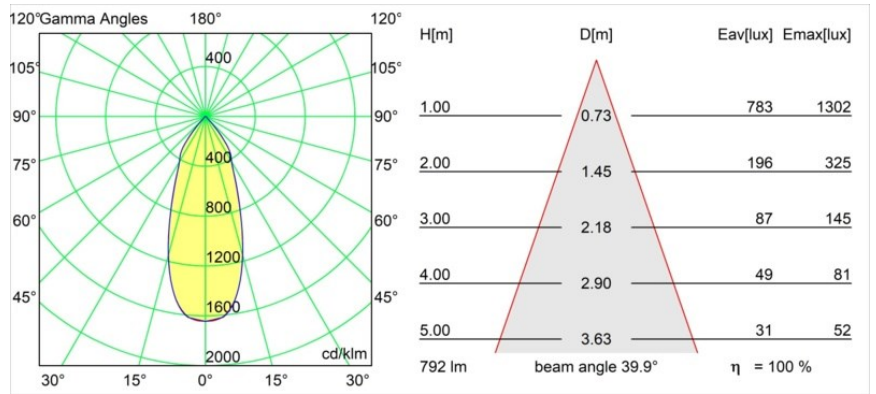

Light distribution & beam diagram