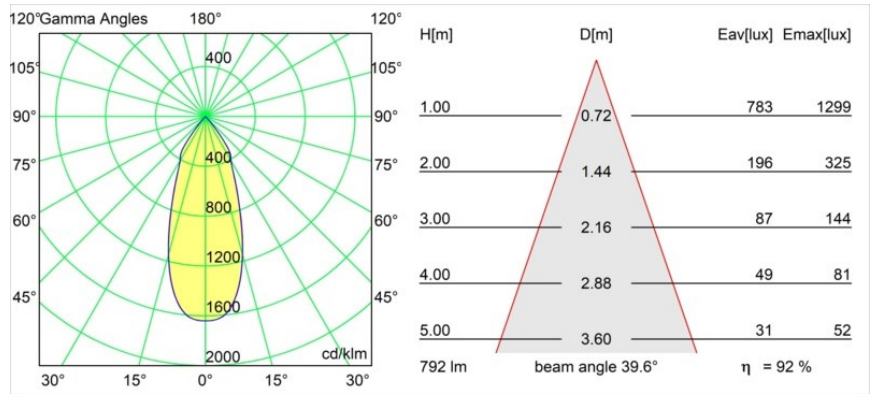

Light distribution & beam diagram