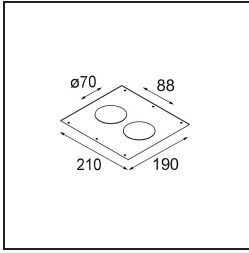

12291030 Plaster Kit 210x190 - 70 2x