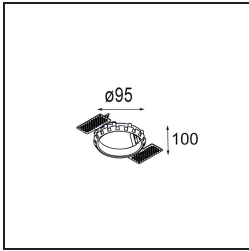

Specifications

Material	12441332
Light Source Type	LED
LED Type	BRIDGELUX V8G8
LED technology	LED COB
CRI	Min. 90
Colour Temperature	4000K
Lifetime	L80B10 @50,000 Hours
Lamp Included	Yes
Number of Light Sources	1
Binning (SDCM)	2
Light Direction	Down
Optic	Reflector
Measured beam angle (°)	40.0
Input Voltage	Constant Current Driver Required
Electrical Class	III
IP Rating	20
Glow wire rating (°C)	960
Indoor/Outdoor	Indoor
Application	Ceiling, Wall
Mounting	Recessed
Cut-out size (mm)	ø70
Mounting depth (mm)	100.0
Adjustability	Not Applicable
Distance to Lighted Object (m)	0,1
Primary Colour & Primary Finish	Black, Structure
Gross weight (g)	220.0
Drive current (mA)	350 500 700
Min. forward voltage (Vf)	13,2 13,7 14,2
Max. forward voltage (Vf)	15,0 15,4 16,0
Connected load (W)	5,0 7,2 10,6
Luminous flux per lamp (lm)	581 730 939
Efficacy (lm/W)	116 101 89
Glare rating	15 16 17
Remark	• 3500K on request

Installation Accessories

- 10889830** Installation Housing 192x190x130

- 12290130** Plaster Kit 190X190 - 70 1x

12291030 Plaster Kit 210x190 - 70 2x

12500230 Ring Recessed 82 1x

Choose a required accessory