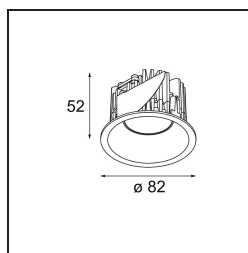

Specifications

Material	12441232
Light Source Type	LED
LED Type	BRIDGELUX V8G8
LED technology	LED COB
CRI	Min. 90
Colour Temperature	2700K
Lifetime	L80B10 @50,000 Hours
Lamp Included	Yes
Number of Light Sources	1
Binning (SDCM)	2
Light Direction	Down
Optic	Reflector
Measured beam angle (°)	40.0
Input Voltage	Constant Current Driver Required
Electrical Class	III
IP Rating	20
Glow wire rating (°C)	960
Indoor/Outdoor	Indoor
Application	Ceiling, Wall
Mounting	Recessed
Cut-out size (mm)	ø70
Mounting depth (mm)	100.0
Adjustability	Not Applicable
Distance to Lighted Object (m)	0,1
Primary Colour & Primary Finish	Black, Structure
Gross weight (g)	220.0
Drive current (mA)	350 500 700
Min. forward voltage (Vf)	13,2 13,7 14,2
Max. forward voltage (Vf)	15,0 15,4 16,0
Connected load (W)	5,0 7,2 10,6
Luminous flux per lamp (lm)	511 686 881
Efficacy (lm/W)	102 95 83
Glare rating	14 15 17
Remark	• 3500K on request