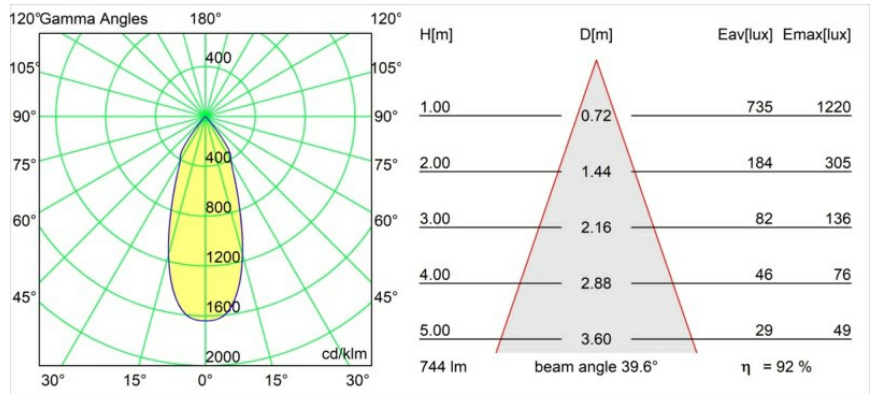

Light distribution & beam diagram