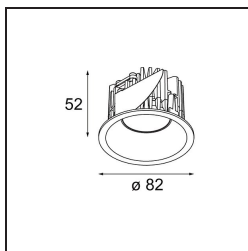

Date
Customer
Project
Type

Smart Lotis Recessed 82 1x LED 2700K Flood DE Black Structure

Specifications

Material	12441232
Light Source Type	LED
LED Type	BRIDGELUX V8G8
LED technology	LED COB
CRI	Min. 90
Colour Temperature	2700K
Lifetime	L80B20 @50,000 Hours
Lamp Included	Yes
Number of Light Sources	1
Binning (SDCM)	2
Light Direction	Down
Optic	Reflector
Measured beam angle (°)	40.0
Input Voltage	Constant Current Driver Required
Electrical Class	III
IP Rating	20
Glow wire rating (°C)	960
Indoor/Outdoor	Indoor
Application	Ceiling, Wall
Mounting	Recessed
Cut-out size (mm)	ø70
Mounting depth (mm)	100.0
Adjustability	Not Applicable
Distance to Lighted Object (m)	0,1
Primary Colour & Primary Finish	Black, Structure
Gross weight (g)	220.0
Drive current (mA)	350 500 700
Min. forward voltage (Vf)	13,2 13,7 14,2
Max. forward voltage (Vf)	15,0 15,4 16,0
Connected load (W)	5,0 7,2 10,6
Delivered lumens (lm)	511 686 881
Efficacy (lm/W)	102 95 83
Glare rating	14 15 17
Remark	• 3500K on request