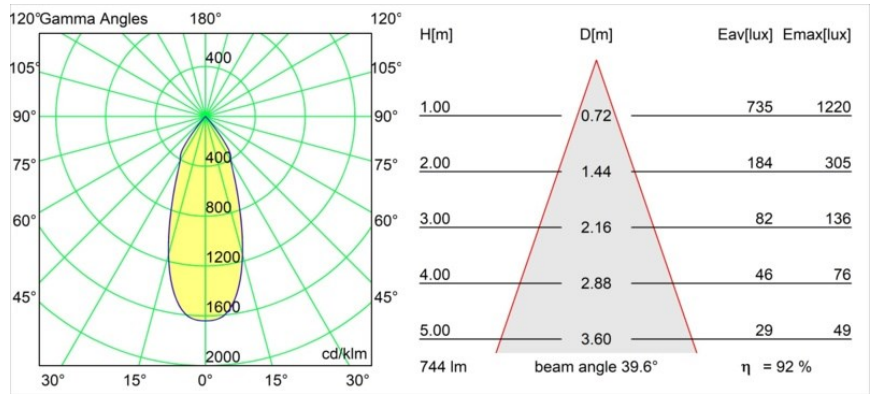

Light distribution & beam diagram