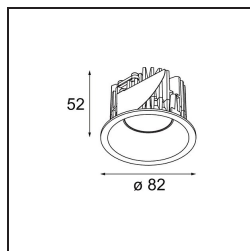

Date
Customer
Project
Type

Smart Lotis Recessed 82 1x LED 2700K Flood DE Black Structure

Specifications

Material	12441232
Light Source Type	LED
LED Type	BRIDGELUX V8G8
LED technology	LED COB
CRI	Min. 90
Colour Temperature	2700K
Lifetime	L80B10 @50,000 Hours
Lamp Included	Yes
Number of Light Sources	1
Binning (SDCM)	2
Light Direction	Down
Optic	Reflector
Measured beam angle (°)	40.0
Input Voltage	Constant Current Driver Required
Electrical Class	III
IP Rating	20
Glow wire rating (°C)	960
Indoor/Outdoor	Indoor
Application	Ceiling, Wall
Mounting	Recessed
Cut-out size (mm)	ø70
Mounting depth (mm)	100.0
Adjustability	Not Applicable
Distance to Lighted Object (m)	0,1
Primary Colour & Primary Finish	Black, Structure
Gross weight (g)	220.0
Drive current (mA)	350 500 700
Min. forward voltage (Vf)	13,2 13,7 14,2
Max. forward voltage (Vf)	15,0 15,4 16,0
Connected load (W)	5,0 7,2 10,6
Delivered lumens (lm)	511 686 881
Efficacy (lm/W)	102 95 83
Glare rating	14 15 17
Remark	• 3500K on request