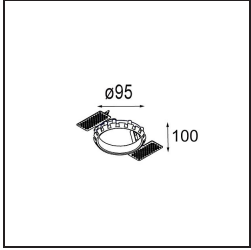

Installation Accessories

- 10889830** Installation Housing 192x190x130

- 12290130** Plaster Kit 190X190 - 70 1x

12291030 Plaster Kit 210x190 - 70 2x

12500230 Ring Recessed 82 1x

Choose a required accessory