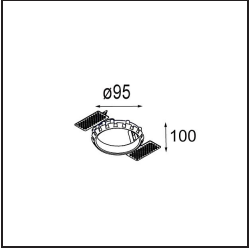

Installation Accessories

- 10889830** Installation Housing 192x190x130

- 12290130** Plaster Kit 190X190 - 70 1x

12291030 Plaster Kit 210x190 - 70 2x

12500230 Ring Recessed 82 1x

Choose a required accessory