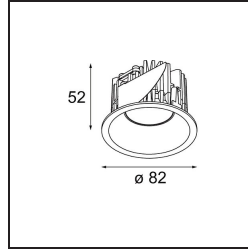

Date
Customer
Project
Type

Smart Lotis Recessed 82 1x LED 2700K Flood DE Black Structure

Specifications

Material	12441232
Light Source Type	LED
LED Type	BRIDGELUX V8G8
LED technology	LED COB
CRI	Min. 90
Colour Temperature	2700K
Lifetime	L80B20 @50,000 Hours
Lamp Included	Yes
Number of Light Sources	1
Binning (SDCM)	2
Light Direction	Down
Optic	Reflector
Measured beam angle (°)	40.0
Input Voltage	Constant Current Driver Required
Electrical Class	III
IP Rating	20
Glow wire rating (°C)	960
Indoor/Outdoor	Indoor
Application	Ceiling, Wall
Mounting	Recessed
Cut-out size (mm)	ø70
Mounting depth (mm)	100.0
Adjustability	Not Applicable
Distance to Lighted Object (m)	0,1
Primary Colour & Primary Finish	Black, Structure
Gross weight (g)	220.0
Drive current (mA)	350 500 700
Min. forward voltage (Vf)	13,2 13,7 14,2
Max. forward voltage (Vf)	15,0 15,4 16,0
Connected load (W)	5,0 7,2 10,6
Delivered lumens (lm)	511 686 881
Efficacy (lm/W)	102 95 83
Glare rating	14 15 17
Remark	• 3500K on request