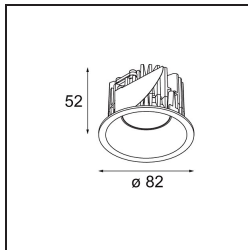

Date
Customer
Project
Type

*Smart Lotis Recessed 82 1x LED 2700K Flood DE Black Structure*

**Specifications**

Material	12441232
Light Source Type	LED
LED Type	BRIDGELUX V8G8
LED technology	LED COB
CRI	Min. 90
Colour Temperature	2700K
Lifetime	L80B10 @50,000 Hours
Lamp Included	Yes
Number of Light Sources	1
Binning (SDCM)	2
Light Direction	Down
Optic	Reflector
Measured beam angle (°)	40.0
Input Voltage	Constant Current Driver Required
Electrical Class	III
IP Rating	20
Glow wire rating (°C)	960
Indoor/Outdoor	Indoor
Application	Ceiling, Wall
Mounting	Recessed
Cut-out size (mm)	ø70
Mounting depth (mm)	100.0
Adjustability	Not Applicable
Distance to Lighted Object (m)	0,1
Primary Colour & Primary Finish	Black, Structure
Gross weight (g)	220.0
Drive current (mA)	350      500      700
Min. forward voltage (Vf)	13.2      13.7      14.2
Max. forward voltage (Vf)	15.0      15.4      16.0
Connected load (W)	5.0      7.2      10.6
Luminous flux per lamp (lm)	511      686      881
Efficacy (lm/W)	102      95      83
Glare rating	14      15      17
Remark	• 3500K on request