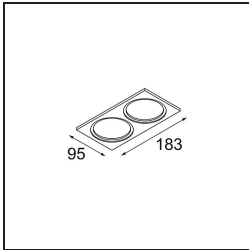

Date
Customer
Project
Type

Smart Lotis Recessed 82 1x LED 2700K Flood DE Black Structure

Specifications

Material	12441232
Light Source Type	LED
LED Type	BRIDGELUX V8G8
LED technology	LED COB
CRI	Min. 90
Colour Temperature	2700K
Lifetime	L80B10 @50,000 Hours
Lamp Included	Yes
Number of Light Sources	1
Binning (SDCM)	2
Light Direction	Down
Optic	Reflector
Measured beam angle (°)	40.0
Input Voltage	Constant Current Driver Required
Electrical Class	III
IP Rating	20
Glow wire rating (°C)	960
Indoor/Outdoor	Indoor
Application	Ceiling, Wall
Mounting	Recessed
Cut-out size (mm)	ø70
Mounting depth (mm)	100.0
Adjustability	Not Applicable
Distance to Lighted Object (m)	0,1
Primary Colour & Primary Finish	Black, Structure
Gross weight (g)	220.0
Drive current (mA)	350 500 700
Min. forward voltage (Vf)	13,2 13,7 14,2
Max. forward voltage (Vf)	15,0 15,4 16,0
Connected load (W)	5,0 7,2 10,6
Delivered lumens (lm)	511 686 881
Efficacy (lm/W)	102 95 83
Glare rating	14 15 17
Remark	• 3500K on request

TM30 & CRI diagram

Light distribution & beam diagram

Decorative Accessories

- 12500032** Mask Smart 82 1x Black Structure
- 12500009** Mask Smart 82 1x White Structure
- 12500046** Mask Smart 82 1x Gold Matt
- 12500015** Mask Smart 82 1x Champagne Brushed
- 12500014** Mask Smart 82 1x Bronze Brushed
- 12500043** Mask Smart 82 1x Black Brushed
- 12500016** Mask Smart 82 1x Silver Bronze Brushed
- 12500045** FFD_Smart Mask 82 1x Gold Brushed