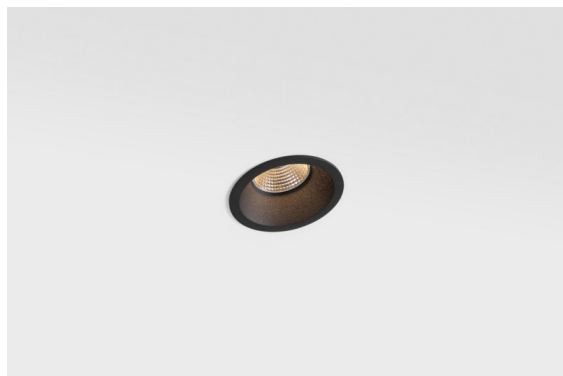

Date
Customer
Project
Type

Smart Lotis Recessed 82 1x LED 2700K Flood DE Black Structure

The 3 original designs, Smart Kup, Lotis and Cake still manage to steal the hearts of interior designers. And this goes for the entire Smart family. Smart's accessibility and extreme versatility are arguably fit for any expression. Mix and match accent lighting, up and downlight, fixed or adjustable, a mosaic of shapes, sizes, colours and mounting options, and create a playful installation.

Specifications

Material	12441232
Light Source Type	LED
LED Type	BRIDGELUX V8G8
LED technology	LED COB
CRI	Min. 90
Colour Temperature	2700K
Lifetime	L80B10 @50,000 Hours
Lamp Included	Yes
Number of Light Sources	1
Binning (SDCM)	2
Light Direction	Down
Optic	Reflector
Measured beam angle (°)	40.0
Input Voltage	Constant Current Driver Required
Electrical Class	III
IP Rating	20
Glow wire rating (°C)	960
Indoor/Outdoor	Indoor
Application	Ceiling, Wall
Mounting	Recessed
Cut-out size (mm)	ø70
Mounting depth (mm)	100.0
Adjustability	Not Applicable
Distance to Lighted Object (m)	0,1
Primary Colour & Primary Finish	Black, Structure
Gross weight (g)	220.0
Drive current (mA)	350 500 700
Min. forward voltage (Vf)	13,2 13,7 14,2
Max. forward voltage (Vf)	15,0 15,4 16,0
Connected load (W)	5,0 7,2 10,6
Luminous flux per lamp (lm)	511 686 881
Efficacy (lm/W)	102 95 83
Glare rating	14 15 17
Remark	• 3500K on request

TM30 & CRI diagram

Light distribution & beam diagram

Decorative Accessories

- 12500032** Mask Smart 82 1x Black Structure
- 12500009** Mask Smart 82 1x White Structure
- 12500046** Mask Smart 82 1x Gold Matt
- 12500015** Mask Smart 82 1x Champagne Brushed
- 12500014** Mask Smart 82 1x Bronze Brushed
- 12500043** Mask Smart 82 1x Black Brushed
- 12500016** Mask Smart 82 1x Silver Bronze Brushed