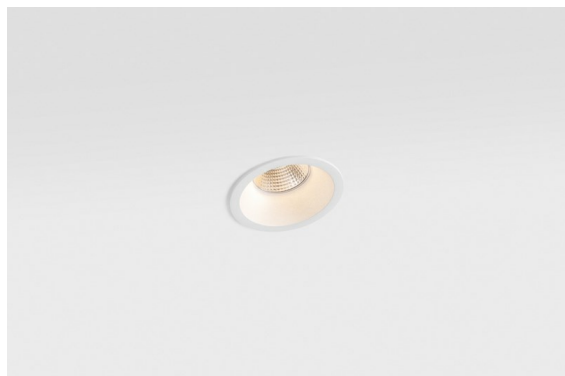

Date
Customer
Project
Type

*Smart Lotis Recessed 82 1x LED 2700K Flood DE White Structure*

**Specifications**

Material	12441209
Light Source Type	LED
LED Type	BRIDGELUX V8G8
LED technology	LED COB
CRI	Min. 90
Colour Temperature	2700K
Lifetime	L80B10 @50,000 Hours
Lamp Included	Yes
Number of Light Sources	1
Binning (SDCM)	2
Light Direction	Down
Optic	Reflector
Measured beam angle (°)	40.0
Input Voltage	Constant Current Driver Required
Electrical Class	III
IP Rating	20
Glow wire rating (°C)	960
Indoor/Outdoor	Indoor
Application	Ceiling, Wall
Mounting	Recessed
Cut-out size (mm)	ø70
Mounting depth (mm)	100.0
Adjustability	Not Applicable
Distance to Lighted Object (m)	0,1
Primary Colour & Primary Finish	White, Structure
Gross weight (g)	220.0
Drive current (mA)	350      500      700
Min. forward voltage (Vf)	13.2      13.7      14.2
Max. forward voltage (Vf)	15.0      15.4      16.0
Connected load (W)	5.0      7.2      10.6
Delivered lumens (lm)	554      744      956
Efficacy (lm/W)	111      103      90
Glare rating	16      17      19
Remark	• 3500K on request

The 3 original designs, Smart Kup, Lotis and Cake still manage to steal the hearts of interior designers. And this goes for the entire Smart family. Smart's accessibility and extreme versatility are arguably fit for any expression. Mix and match accent lighting, up and downlight, fixed or adjustable, a mosaic of shapes, sizes, colours and mounting options, and create a playful installation.

**TM30 & CRI diagram**

**Light distribution & beam diagram**

**Decorative Accessories**

- 12500032** Mask Smart 82 1x Black Structure
- 12500009** Mask Smart 82 1x White Structure
- 12500046** Mask Smart 82 1x Gold Matt
- 12500015** Mask Smart 82 1x Champagne Brushed
- 12500014** Mask Smart 82 1x Bronze Brushed
- 12500043** Mask Smart 82 1x Black Brushed
- 12500016** Mask Smart 82 1x Silver Bronze Brushed
- 12500045** FFD\_Smart Mask 82 1x Gold Brushed