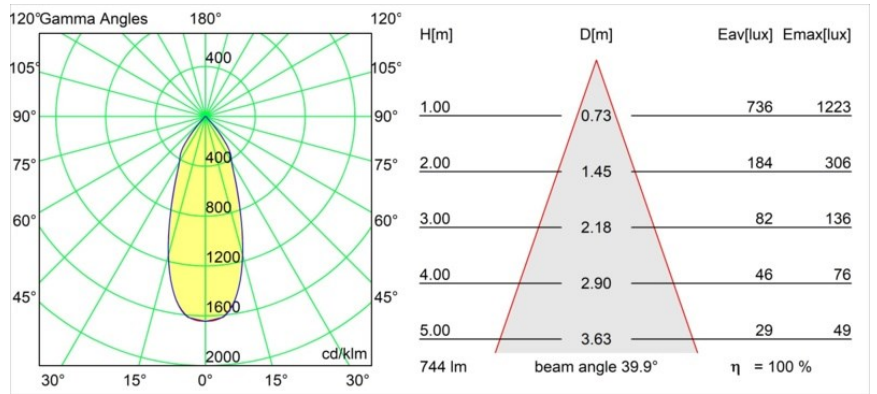

Light distribution & beam diagram