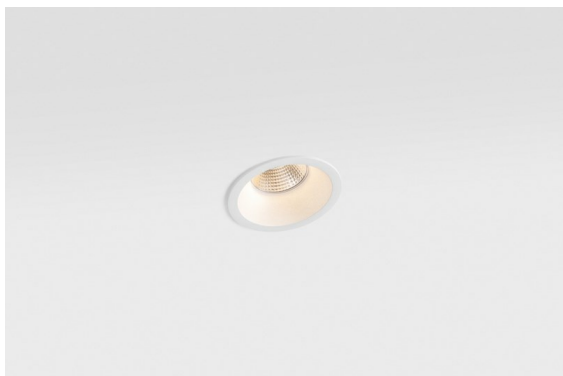

Date
Customer
Project
Type

*Smart Lotis Recessed 82 1x LED 2700K Flood DE White Structure*

**Specifications**

Material	12441209
Light Source Type	LED
LED Type	BRIDGELUX V8G8
LED technology	LED COB
CRI	Min. 90
Colour Temperature	2700K
Lifetime	L80B20 @50,000 Hours
Lamp Included	Yes
Number of Light Sources	1
Binning (SDCM)	2
Light Direction	Down
Optic	Reflector
Measured beam angle (°)	40.0
Input Voltage	Constant Current Driver Required
Electrical Class	III
IP Rating	20
Glow wire rating (°C)	960
Indoor/Outdoor	Indoor
Application	Ceiling, Wall
Mounting	Recessed
Cut-out size (mm)	ø70
Mounting depth (mm)	100.0
Adjustability	Not Applicable
Distance to Lighted Object (m)	0,1
Primary Colour & Primary Finish	White, Structure
Gross weight (g)	220.0
Drive current (mA)	350      500      700
Min. forward voltage (Vf)	13,2      13,7      14,2
Max. forward voltage (Vf)	15,0      15,4      16,0
Connected load (W)	5,0      7,2      10,6
Delivered lumens (lm)	554      744      956
Efficacy (lm/W)	111      103      90
Glare rating	16      17      19
Remark	• 3500K on request

The 3 original designs, Smart Kup, Lotis and Cake still manage to steal the hearts of interior designers. And this goes for the entire Smart family. Smart's accessibility and extreme versatility are arguably fit for any expression. Mix and match accent lighting, up and downlight, fixed or adjustable, a mosaic of shapes, sizes, colours and mounting options, and create a playful installation.

**TM30 & CRI diagram**

**Light distribution & beam diagram**

Diagrams

**Decorative Accessories**

- 12500032** Mask Smart 82 1x Black Structure
- 12500009** Mask Smart 82 1x White Structure
- 12500046** Mask Smart 82 1x Gold Matt
- 12500015** Mask Smart 82 1x Champagne Brushed
- 12500014** Mask Smart 82 1x Bronze Brushed
- 12500043** Mask Smart 82 1x Black Brushed
- 12500016** Mask Smart 82 1x Silver Bronze Brushed
- 12500045** FFD\_Smart Mask 82 1x Gold Brushed