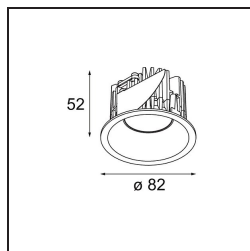

Date
Customer
Project
Type

*Smart Lotis Recessed 82 1x LED 2700K Flood DE White Structure*

**Specifications**

Material	12441209
Light Source Type	LED
LED Type	BRIDGELUX V8G8
LED technology	LED COB
CRI	Min. 90
Colour Temperature	2700K
Lifetime	L80B10 @50,000 Hours
Lamp Included	Yes
Number of Light Sources	1
Binning (SDCM)	2
Light Direction	Down
Optic	Reflector
Measured beam angle (°)	40.0
Input Voltage	Constant Current Driver Required
Electrical Class	III
IP Rating	20
Glow wire rating (°C)	960
Indoor/Outdoor	Indoor
Application	Ceiling, Wall
Mounting	Recessed
Cut-out size (mm)	ø70
Mounting depth (mm)	100.0
Adjustability	Not Applicable
Distance to Lighted Object (m)	0,1
Primary Colour & Primary Finish	White, Structure
Gross weight (g)	220.0
Drive current (mA)	350      500      700
Min. forward voltage (Vf)	13.2      13.7      14.2
Max. forward voltage (Vf)	15.0      15.4      16.0
Connected load (W)	5.0      7.2      10.6
Delivered lumens (lm)	554      744      956
Efficacy (lm/W)	111      103      90
Glare rating	16      17      19
Remark	• 3500K on request