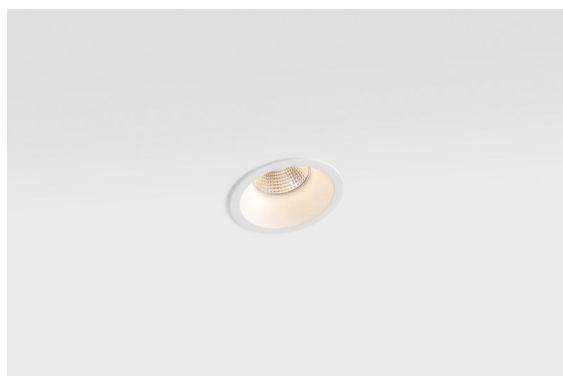

Date
Customer
Project
Type

Smart Lotis Recessed 82 1x LED 2700K Flood DE White Structure

The 3 original designs, Smart Kup, Lotis and Cake still manage to steal the hearts of interior designers. And this goes for the entire Smart family. Smart's accessibility and extreme versatility are arguably fit for any expression. Mix and match accent lighting, up and downlight, fixed or adjustable, a mosaic of shapes, sizes, colours and mounting options, and create a playful installation.

Specifications

Material	12441209
Light Source Type	LED
LED Type	BRIDGELUX V8G8
LED technology	LED COB
CRI	Min. 90
Colour Temperature	2700K
Lifetime	L80B10 @50,000 Hours
Lamp Included	Yes
Number of Light Sources	1
Binning (SDCM)	2
Light Direction	Down
Optic	Reflector
Measured beam angle (°)	40.0
Input Voltage	Constant Current Driver Required
Electrical Class	III
IP Rating	20
Glow wire rating (°C)	960
Indoor/Outdoor	Indoor
Application	Ceiling, Wall
Mounting	Recessed
Cut-out size (mm)	ø70
Mounting depth (mm)	100.0
Adjustability	Not Applicable
Distance to Lighted Object (m)	0,1
Primary Colour & Primary Finish	White, Structure
Gross weight (g)	220.0
Drive current (mA)	350 500 700
Min. forward voltage (Vf)	13,2 13,7 14,2
Max. forward voltage (Vf)	15,0 15,4 16,0
Connected load (W)	5,0 7,2 10,6
Luminous flux per lamp (lm)	554 744 956
Efficacy (lm/W)	111 103 90
Glare rating	16 17 19
Remark	• 3500K on request

TM30 & CRI diagram

Light distribution & beam diagram

Decorative Accessories

- 12500032** Mask Smart 82 1x Black Structure
- 12500009** Mask Smart 82 1x White Structure
- 12500046** Mask Smart 82 1x Gold Matt
- 12500015** Mask Smart 82 1x Champagne Brushed
- 12500014** Mask Smart 82 1x Bronze Brushed
- 12500043** Mask Smart 82 1x Black Brushed
- 12500016** Mask Smart 82 1x Silver Bronze Brushed