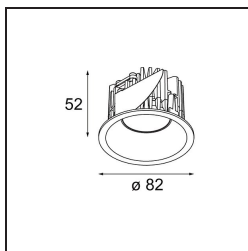

Date
Customer
Project
Type

*Smart Lotis Recessed 82 1x LED 2700K Flood DE White Structure*

**Specifications**

Material	12441209
Light Source Type	LED
LED Type	BRIDGELUX V8G8
LED technology	LED COB
CRI	Min. 90
Colour Temperature	2700K
Lifetime	L80B20 @50,000 Hours
Lamp Included	Yes
Number of Light Sources	1
Binning (SDCM)	2
Light Direction	Down
Optic	Reflector
Measured beam angle (°)	40.0
Input Voltage	Constant Current Driver Required
Electrical Class	III
IP Rating	20
Glow wire rating (°C)	960
Indoor/Outdoor	Indoor
Application	Ceiling, Wall
Mounting	Recessed
Cut-out size (mm)	ø70
Mounting depth (mm)	100.0
Adjustability	Not Applicable
Distance to Lighted Object (m)	0,1
Primary Colour & Primary Finish	White, Structure
Gross weight (g)	220.0
Drive current (mA)	350      500      700
Min. forward voltage (Vf)	13,2      13,7      14,2
Max. forward voltage (Vf)	15,0      15,4      16,0
Connected load (W)	5,0      7,2      10,6
Delivered lumens (lm)	554      744      956
Efficacy (lm/W)	111      103      90
Glare rating	16      17      19
Remark	• 3500K on request