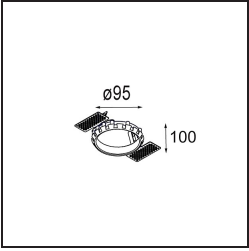

Specifications

Material	12441209
Light Source Type	LED
LED Type	BRIDGELUX V8G8
LED technology	LED COB
CRI	Min. 90
Colour Temperature	2700K
Lifetime	L80B10 @50,000 Hours
Lamp Included	Yes
Number of Light Sources	1
Binning (SDCM)	2
Light Direction	Down
Optic	Reflector
Measured beam angle (°)	40.0
Input Voltage	Constant Current Driver Required
Electrical Class	III
IP Rating	20
Glow wire rating (°C)	960
Indoor/Outdoor	Indoor
Application	Ceiling, Wall
Mounting	Recessed
Cut-out size (mm)	ø70
Mounting depth (mm)	100.0
Adjustability	Not Applicable
Distance to Lighted Object (m)	0,1
Primary Colour & Primary Finish	White, Structure
Gross weight (g)	220.0
Drive current (mA)	350 500 700
Min. forward voltage (Vf)	13,2 13,7 14,2
Max. forward voltage (Vf)	15,0 15,4 16,0
Connected load (W)	5,0 7,2 10,6
Luminous flux per lamp (lm)	554 744 956
Efficacy (lm/W)	111 103 90
Glare rating	16 17 19
Remark	• 3500K on request

Installation Accessories

- 10889830** Installation Housing 192x190x130

- 12290130** Plaster Kit 190X190 - 70 1x

12291030 Plaster Kit 210x190 - 70 2x

12500230 Ring Recessed 82 1x

Choose a required accessory