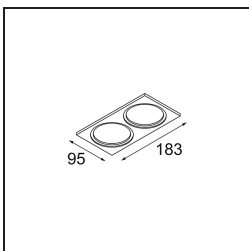

Specifications

Material	12441209
Light Source Type	LED
LED Type	BRIDGELUX V8G8
LED technology	LED COB
CRI	Min. 90
Colour Temperature	2700K
Lifetime	L80B10 @50,000 Hours
Lamp Included	Yes
Number of Light Sources	1
Binning (SDCM)	2
Light Direction	Down
Optic	Reflector
Measured beam angle (°)	40.0
Input Voltage	Constant Current Driver Required
Electrical Class	III
IP Rating	20
Glow wire rating (°C)	960
Indoor/Outdoor	Indoor
Application	Ceiling, Wall
Mounting	Recessed
Cut-out size (mm)	ø70
Mounting depth (mm)	100.0
Adjustability	Not Applicable
Distance to Lighted Object (m)	0,1
Primary Colour & Primary Finish	White, Structure
Gross weight (g)	220.0
Drive current (mA)	350 500 700
Min. forward voltage (Vf)	13,2 13,7 14,2
Max. forward voltage (Vf)	15,0 15,4 16,0
Connected load (W)	5,0 7,2 10,6
Luminous flux per lamp (lm)	554 744 956
Efficacy (lm/W)	111 103 90
Glare rating	16 17 19
Remark	• 3500K on request

TM30 & CRI diagram

Light distribution & beam diagram

Decorative Accessories

- 12500032** Mask Smart 82 1x Black Structure
- 12500009** Mask Smart 82 1x White Structure
- 12500046** Mask Smart 82 1x Gold Matt
- 12500015** Mask Smart 82 1x Champagne Brushed
- 12500014** Mask Smart 82 1x Bronze Brushed
- 12500043** Mask Smart 82 1x Black Brushed
- 12500016** Mask Smart 82 1x Silver Bronze Brushed