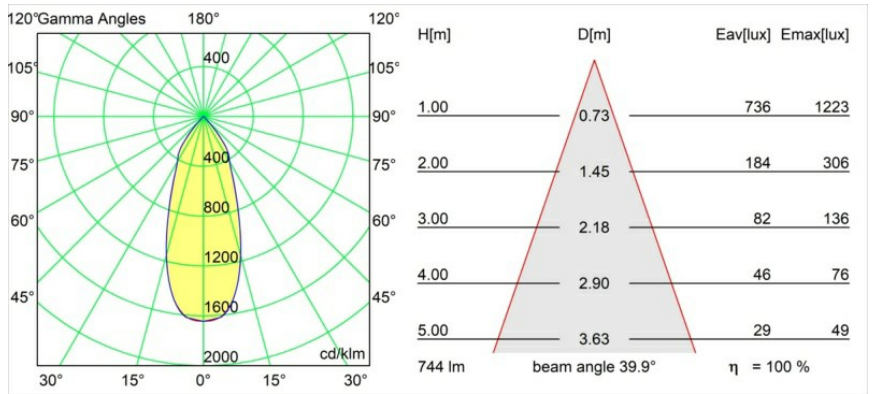

Light distribution & beam diagram