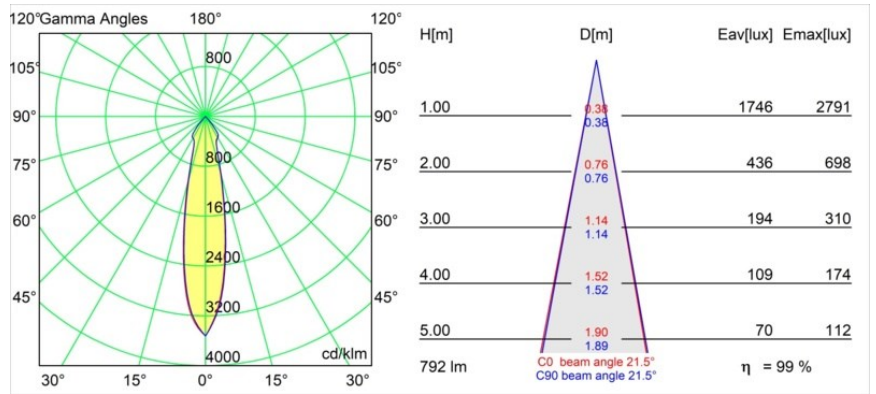

Light distribution & beam diagram