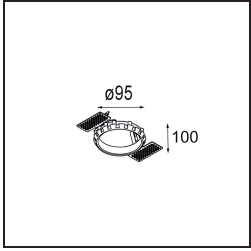

Accesorios Instalación

- 10889830** Installation Housing 192x190x130

- 12290130** Plaster Kit 190X190 - 70 1x

12291030 Plaster Kit 210x190 - 70 2x

12500230 Ring Recessed 82 1x

Choose a required accessory