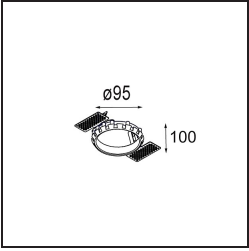

Specifications

Material	12441132
Light Source Type	LED
LED Type	BRIDGELUX V8G8
LED technology	LED COB
CRI	Min. 90
Colour Temperature	4000K
Lifetime	L80B10 @50,000 Hours
Lamp Included	Yes
Number of Light Sources	1
Binning (SDCM)	2
Light Direction	Down
Optic	Reflector
Measured beam angle (°)	21.0
Input Voltage	Constant Current Driver Required
Electrical Class	III
IP Rating	20
Glow wire rating (°C)	960
Indoor/Outdoor	Indoor
Application	Ceiling, Wall
Mounting	Recessed
Cut-out size (mm)	ø70
Mounting depth (mm)	100.0
Adjustability	Not Applicable
Distance to Lighted Object (m)	0,1
Primary Colour & Primary Finish	Black, Structure
Gross weight (g)	220.0
Drive current (mA)	350 500 700
Min. forward voltage (Vf)	13,2 13,7 14,2
Max. forward voltage (Vf)	15,0 15,4 16,0
Connected load (W)	5,0 7,2 10,6
Luminous flux per lamp (lm)	584 735 944
Efficacy (lm/W)	117 102 89
Glare rating	15 16 17
Remark	• 3500K on request

Installation Accessories

- 10889830** Installation Housing 192x190x130

- 12290130** Plaster Kit 190X190 - 70 1x

12291030 Plaster Kit 210x190 - 70 2x

12500230 Ring Recessed 82 1x

Choose a required accessory