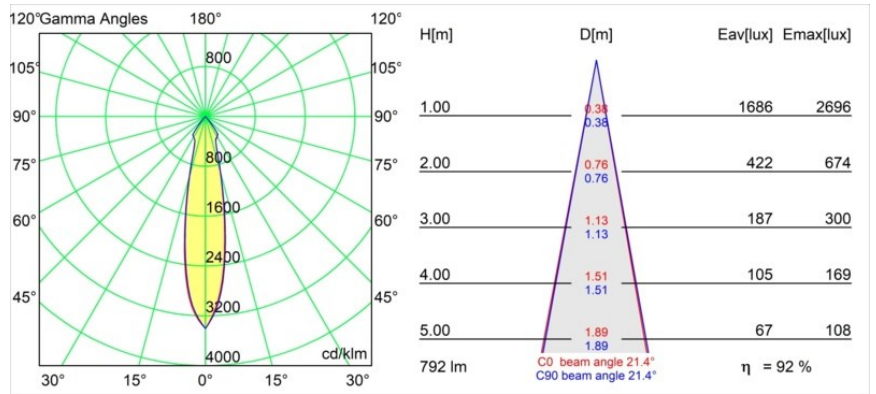

Light distribution & beam diagram