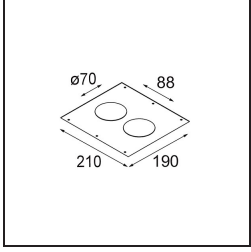

12291030 Plaster Kit 210x190 - 70 2x