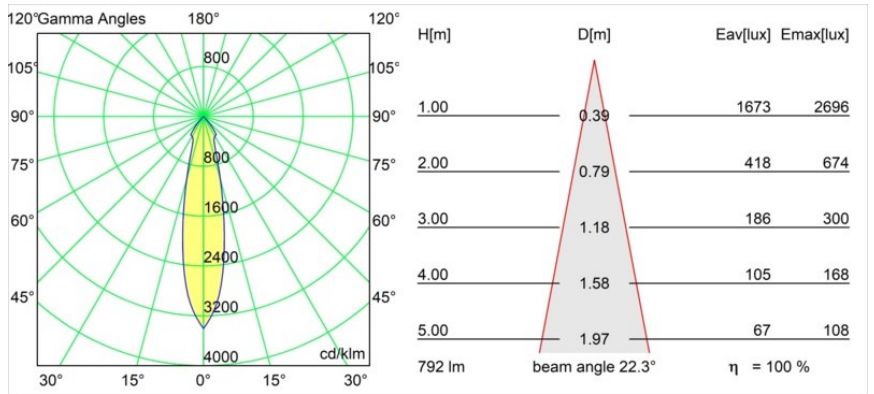

Light distribution & beam diagram