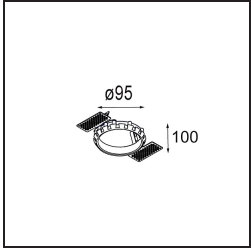

Specifications

Material	12441109
Light Source Type	LED
LED Type	BRIDGELUX V8G8
LED technology	LED COB
CRI	Min. 90
Colour Temperature	4000K
Lifetime	L80B10 @50,000 Hours
Lamp Included	Yes
Number of Light Sources	1
Binning (SDCM)	2
Light Direction	Down
Optic	Reflector
Measured beam angle (°)	22.0
Input Voltage	Constant Current Driver Required
Electrical Class	III
IP Rating	20
Glow wire rating (°C)	960
Indoor/Outdoor	Indoor
Application	Ceiling, Wall
Mounting	Recessed
Cut-out size (mm)	ø70
Mounting depth (mm)	100.0
Adjustability	Not Applicable
Distance to Lighted Object (m)	0,1
Primary Colour & Primary Finish	White, Structure
Gross weight (g)	220.0
Drive current (mA)	350 500 700
Min. forward voltage (Vf)	13,2 13,7 14,2
Max. forward voltage (Vf)	15,0 15,4 16,0
Connected load (W)	5,0 7,2 10,6
Luminous flux per lamp (lm)	630 792 1018
Efficacy (lm/W)	126 110 96
Glare rating	17 18 19
Remark	• 3500K on request

Installation Accessories

- 10889830** Installation Housing 192x190x130

- 12290130** Plaster Kit 190X190 - 70 1x

12291030 Plaster Kit 210x190 - 70 2x

12500230 Ring Recessed 82 1x

Choose a required accessory