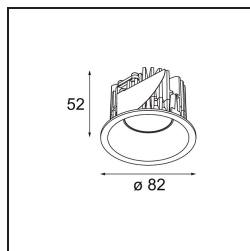

Specifications

Material	12441109
Light Source Type	LED
LED Type	BRIDGELUX V8G8
LED technology	LED COB
CRI	Min. 90
Colour Temperature	4000K
Lifetime	L80B10 @50,000 Hours
Lamp Included	Yes
Number of Light Sources	1
Binning (SDCM)	2
Light Direction	Down
Optic	Reflector
Measured beam angle (°)	22.0
Input Voltage	Constant Current Driver Required
Electrical Class	III
IP Rating	20
Glow wire rating (°C)	960
Indoor/Outdoor	Indoor
Application	Ceiling, Wall
Mounting	Recessed
Cut-out size (mm)	ø70
Mounting depth (mm)	100.0
Adjustability	Not Applicable
Distance to Lighted Object (m)	0,1
Primary Colour & Primary Finish	White, Structure
Gross weight (g)	220.0
Drive current (mA)	350 500 700
Min. forward voltage (Vf)	13,2 13,7 14,2
Max. forward voltage (Vf)	15,0 15,4 16,0
Connected load (W)	5,0 7,2 10,6
Luminous flux per lamp (lm)	630 792 1018
Efficacy (lm/W)	126 110 96
Glare rating	17 18 19
Remark	• 3500K on request