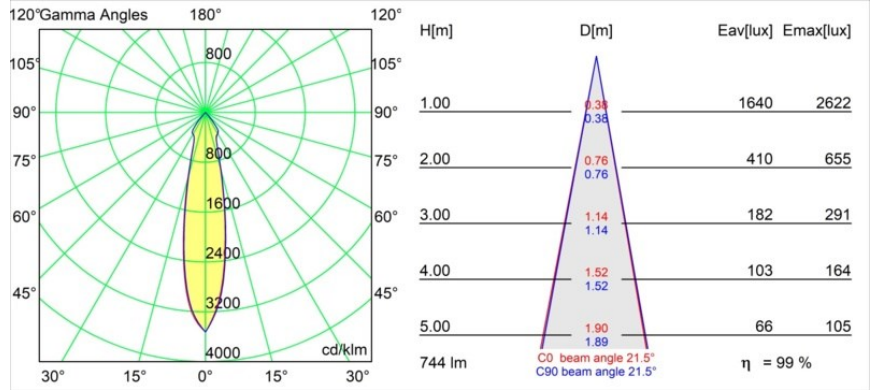

Light distribution & beam diagram