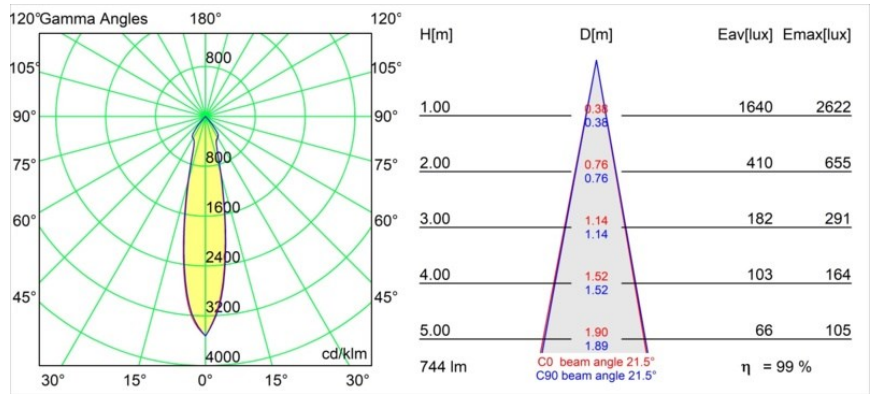

Light distribution & beam diagram