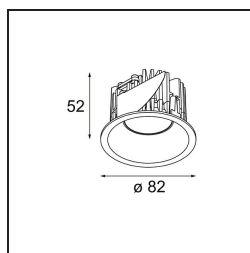

Date
Customer
Project
Type

Smart Lotis Recessed 82 1x LED 2700K Medium DE Gold Matt

The 3 original designs, Smart Kup, Lotis and Cake still manage to steal the hearts of interior designers. And this goes for the entire Smart family. Smart's accessibility and extreme versatility are arguably fit for any expression. Mix and match accent lighting, up and downlight, fixed or adjustable, a mosaic of shapes, sizes, colours and mounting options, and create a playful installation.

Specifications

Material	12441046
Light Source Type	LED
LED Type	BRIDGELUX V8G8
LED technology	LED COB
CRI	Min. 90
Colour Temperature	2700K
Lifetime	L80B20 @50,000 Hours
Lamp Included	Yes
Number of Light Sources	1
Binning (SDCM)	2
Light Direction	Down
Optic	Reflector
Measured beam angle (°)	22.0
Input Voltage	Constant Current Driver Required
Electrical Class	III
IP Rating	20
Glow wire rating (°C)	960
Indoor/Outdoor	Indoor
Application	Ceiling, Wall
Mounting	Recessed
Cut-out size (mm)	ø70
Mounting depth (mm)	100.0
Adjustability	Not Applicable
Distance to Lighted Object (m)	0,1
Primary Colour & Primary Finish	Gold, Matt
Gross weight (g)	220.0
Drive current (mA)	350 500 700
Min. forward voltage (Vf)	13,2 13,7 14,2
Max. forward voltage (Vf)	15,0 15,4 16,0
Connected load (W)	5,0 7,2 10,6
Delivered lumens (lm)	552 741 952
Efficacy (lm/W)	110 103 90
Glare rating	15 16 18
Remark	• 3500K on request