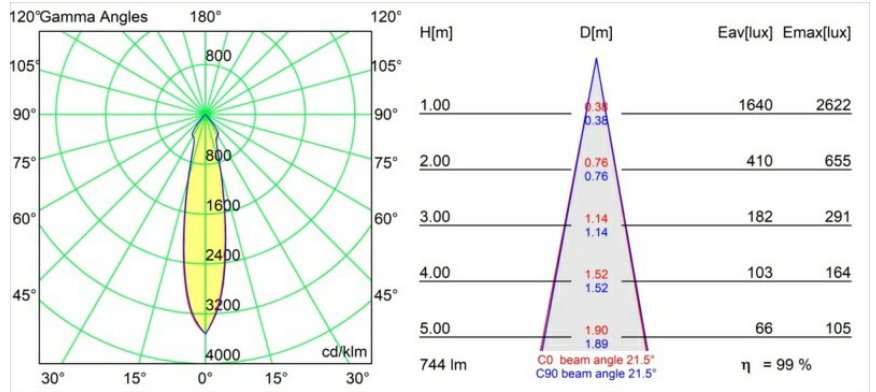

Light distribution & beam diagram