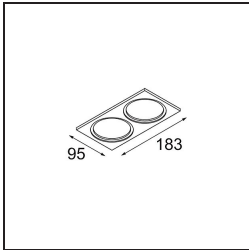

Specifications

Material	12441046
Light Source Type	LED
LED Type	BRIDGELUX V8G8
LED technology	LED COB
CRI	Min. 90
Colour Temperature	2700K
Lifetime	L80B20 @50,000 Hours
Lamp Included	Yes
Number of Light Sources	1
Binning (SDCM)	2
Light Direction	Down
Optic	Reflector
Measured beam angle (°)	22.0
Input Voltage	Constant Current Driver Required
Electrical Class	III
IP Rating	20
Glow wire rating (°C)	960
Indoor/Outdoor	Indoor
Application	Ceiling, Wall
Mounting	Recessed
Cut-out size (mm)	ø70
Mounting depth (mm)	100.0
Adjustability	Not Applicable
Distance to Lighted Object (m)	0,1
Primary Colour & Primary Finish	Gold, Matt
Gross weight (g)	220.0
Drive current (mA)	350 500 700
Min. forward voltage (Vf)	13,2 13,7 14,2
Max. forward voltage (Vf)	15,0 15,4 16,0
Connected load (W)	5,0 7,2 10,6
Delivered lumens (lm)	552 741 952
Efficacy (lm/W)	110 103 90
Glare rating	15 16 18
Remark	• 3500K on request

TM30 & CRI diagram

Light distribution & beam diagram

Decorative Accessories

- 12500032** Mask Smart 82 1x Black Structure
- 12500009** Mask Smart 82 1x White Structure
- 12500046** Mask Smart 82 1x Gold Matt
- 12500015** Mask Smart 82 1x Champagne Brushed
- 12500014** Mask Smart 82 1x Bronze Brushed
- 12500043** Mask Smart 82 1x Black Brushed
- 12500016** Mask Smart 82 1x Silver Bronze Brushed
- 12500045** FFD_Smart Mask 82 1x Gold Brushed