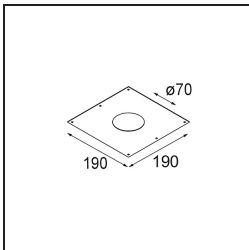

- **12290130** Plaster Kit 190X190 - 70 1x