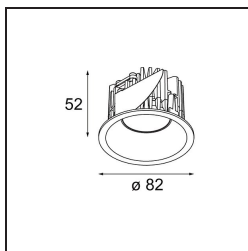

Date
Customer
Project
Type

*Smart Lotis Recessed 82 1x LED 2700K Medium DE Black Structure*

**Specifications**

Material	12441032
Light Source Type	LED
LED Type	BRIDGELUX V8G8
LED technology	LED COB
CRI	Min. 90
Colour Temperature	2700K
Lifetime	L80B20 @50,000 Hours
Lamp Included	Yes
Number of Light Sources	1
Binning (SDCM)	2
Light Direction	Down
Optic	Reflector
Measured beam angle (°)	21.0
Input Voltage	Constant Current Driver Required
Electrical Class	III
IP Rating	20
Glow wire rating (°C)	960
Indoor/Outdoor	Indoor
Application	Ceiling, Wall
Mounting	Recessed
Cut-out size (mm)	ø70
Mounting depth (mm)	100.0
Adjustability	Not Applicable
Distance to Lighted Object (m)	0,1
Primary Colour & Primary Finish	Black, Structure
Gross weight (g)	220.0
Drive current (mA)	350      500      700
Min. forward voltage (Vf)	13,2      13,7      14,2
Max. forward voltage (Vf)	15,0      15,4      16,0
Connected load (W)	5,0      7,2      10,6
Delivered lumens (lm)	514      690      887
Efficacy (lm/W)	103      96      84
Glare rating	15      16      17
Remark	• 3500K on request