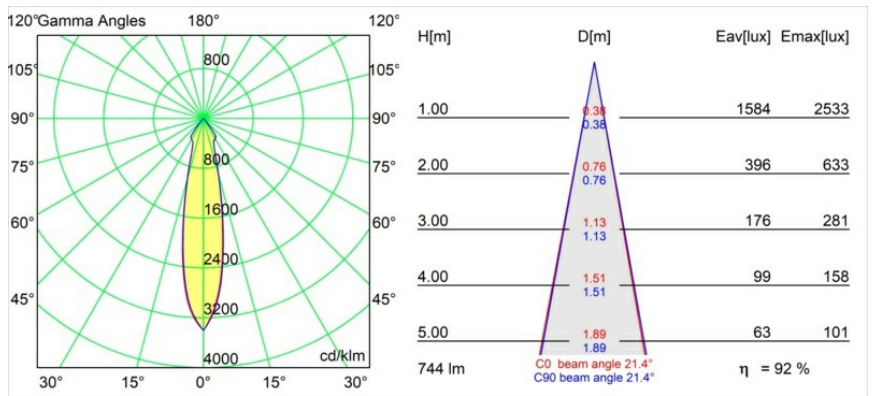

Light distribution & beam diagram