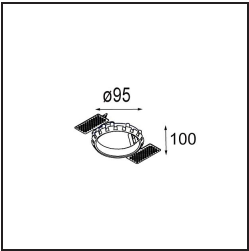

**Installation Accessories**

- 10889830** Installation Housing 192x190x130

- 12290130** Plaster Kit 190X190 - 70 1x

**12291030** Plaster Kit 210x190 - 70 2x

**12500230** Ring Recessed 82 1x

Choose a required accessory