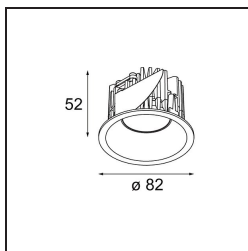

Date
Customer
Project
Type

Smart Lotis Recessed 82 1x LED 2700K Medium DE Black Structure

Specifications

Material	12441032
Light Source Type	LED
LED Type	BRIDGELUX V8G8
LED technology	LED COB
CRI	Min. 90
Colour Temperature	2700K
Lifetime	L80B20 @50,000 Hours
Lamp Included	Yes
Number of Light Sources	1
Binning (SDCM)	2
Light Direction	Down
Optic	Reflector
Measured beam angle (°)	21.0
Input Voltage	Constant Current Driver Required
Electrical Class	III
IP Rating	20
Glow wire rating (°C)	960
Indoor/Outdoor	Indoor
Application	Ceiling, Wall
Mounting	Recessed
Cut-out size (mm)	ø70
Mounting depth (mm)	100.0
Adjustability	Not Applicable
Distance to Lighted Object (m)	0,1
Primary Colour & Primary Finish	Black, Structure
Gross weight (g)	220.0
Drive current (mA)	350 500 700
Min. forward voltage (Vf)	13,2 13,7 14,2
Max. forward voltage (Vf)	15,0 15,4 16,0
Connected load (W)	5,0 7,2 10,6
Delivered lumens (lm)	514 690 887
Efficacy (lm/W)	103 96 84
Glare rating	15 16 17
Remark	• 3500K on request