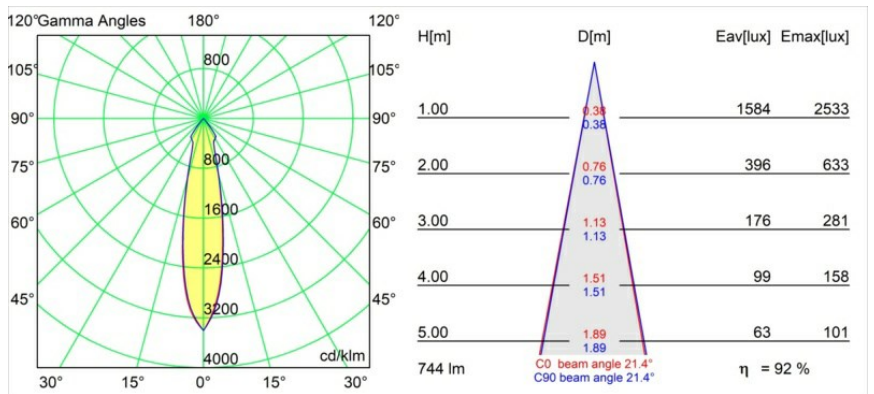

Light distribution & beam diagram