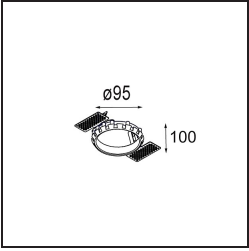

Date
Customer
Project
Type

Smart Lotis Recessed 82 1x LED 2700K Medium DE Black Structure

Specifications

Material	12441032
Light Source Type	LED
LED Type	BRIDGELUX V8G8
LED technology	LED COB
CRI	Min. 90
Colour Temperature	2700K
Lifetime	L80B10 @50,000 Hours
Lamp Included	Yes
Number of Light Sources	1
Binning (SDCM)	2
Light Direction	Down
Optic	Reflector
Measured beam angle (°)	21.0
Input Voltage	Constant Current Driver Required
Electrical Class	III
IP Rating	20
Glow wire rating (°C)	960
Indoor/Outdoor	Indoor
Application	Ceiling, Wall
Mounting	Recessed
Cut-out size (mm)	ø70
Mounting depth (mm)	100.0
Adjustability	Not Applicable
Distance to Lighted Object (m)	0,1
Primary Colour & Primary Finish	Black, Structure
Gross weight (g)	220.0
Drive current (mA)	350 500 700
Min. forward voltage (Vf)	13,2 13,7 14,2
Max. forward voltage (Vf)	15,0 15,4 16,0
Connected load (W)	5,0 7,2 10,6
Luminous flux per lamp (lm)	514 690 887
Efficacy (lm/W)	103 96 84
Glare rating	15 16 17
Remark	• 3500K on request

Installation Accessories

- 10889830** Installation Housing 192x190x130

- 12290130** Plaster Kit 190X190 - 70 1x

12291030 Plaster Kit 210x190 - 70 2x

12500230 Ring Recessed 82 1x

Choose a required accessory