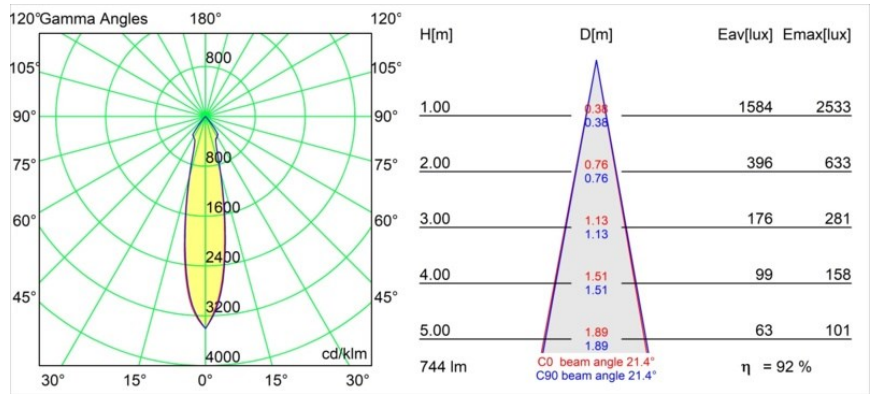

Light distribution & beam diagram