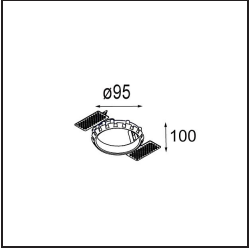

Date
Customer
Project
Type

Smart Lotis Recessed 82 1x LED 2700K Medium DE Black Structure

Specifications

Material	12441032
Light Source Type	LED
LED Type	BRIDGELUX V8G8
LED technology	LED COB
CRI	Min. 90
Colour Temperature	2700K
Lifetime	L80B20 @50,000 Hours
Lamp Included	Yes
Number of Light Sources	1
Binning (SDCM)	2
Light Direction	Down
Optic	Reflector
Measured beam angle (°)	21.0
Input Voltage	Constant Current Driver Required
Electrical Class	III
IP Rating	20
Glow wire rating (°C)	960
Indoor/Outdoor	Indoor
Application	Ceiling, Wall
Mounting	Recessed
Cut-out size (mm)	ø70
Mounting depth (mm)	100.0
Adjustability	Not Applicable
Distance to Lighted Object (m)	0,1
Primary Colour & Primary Finish	Black, Structure
Gross weight (g)	220.0
Drive current (mA)	350 500 700
Min. forward voltage (Vf)	13,2 13,7 14,2
Max. forward voltage (Vf)	15,0 15,4 16,0
Connected load (W)	5,0 7,2 10,6
Delivered lumens (lm)	514 690 887
Efficacy (lm/W)	103 96 84
Glare rating	15 16 17
Remark	• 3500K on request

Installation Accessories

- 10889830** Installation Housing 192x190x130

- 12290130** Plaster Kit 190X190 - 70 1x

12291030 Plaster Kit 210x190 - 70 2x

12500230 Ring Recessed 82 1x

Choose a required accessory