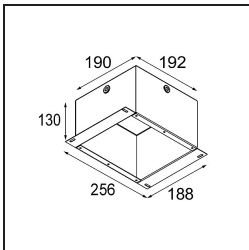

Installatie Accessoires

- **10889830** Installation Housing 192x190x130