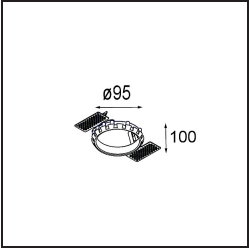

**Accessori Installazione**

- 10889830** Installation Housing 192x190x130

- 12290130** Plaster Kit 190X190 - 70 1x

**12291030** Plaster Kit 210x190 - 70 2x

**12500230** Ring Recessed 82 1x

Choose a required accessory