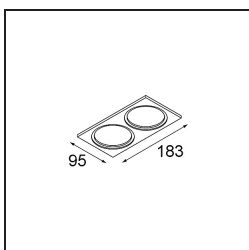

---

Remark

- 3500K su richiesta
-

**TM30 & CRI diagram**

**Light distribution & beam diagram**

Diagrams

**Accessori Decorativi**

- 12500032** Mask Smart 82 1x Black Structure
- 12500009** Mask Smart 82 1x White Structure
- 12500046** Mask Smart 82 1x Gold Matt
- 12500015** Mask Smart 82 1x Champagne Brushed
- 12500014** Mask Smart 82 1x Bronze Brushed
- 12500043** Mask Smart 82 1x Black Brushed
- 12500016** Mask Smart 82 1x Silver Bronze Brushed