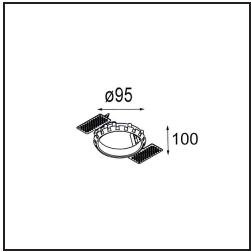

Accesorios Instalación

- 10889830** Installation Housing 192x190x130

- 12290130** Plaster Kit 190X190 - 70 1x

12291030 Plaster Kit 210x190 - 70 2x

12500230 Ring Recessed 82 1x

Choose a required accessory