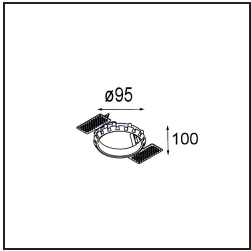

Accesorios Instalación

- 10889830** Installation Housing 192x190x130

- 12290130** Plaster Kit 190X190 - 70 1x

12291030 Plaster Kit 210x190 - 70 2x

12500230 Ring Recessed 82 1x

Choose a required accessory