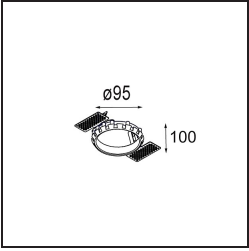

Date
Customer
Project
Type

Smart Lotis Recessed 82 1x LED 2700K Medium DE White Structure

Specifications

Material	12441009
Light Source Type	LED
LED Type	BRIDGELUX V8G8
LED technology	LED COB
CRI	Min. 90
Colour Temperature	2700K
Lifetime	L80B10 @50,000 Hours
Lamp Included	Yes
Number of Light Sources	1
Binning (SDCM)	2
Light Direction	Down
Optic	Reflector
Measured beam angle (°)	22.0
Input Voltage	Constant Current Driver Required
Electrical Class	III
IP Rating	20
Glow wire rating (°C)	960
Indoor/Outdoor	Indoor
Application	Ceiling, Wall
Mounting	Recessed
Cut-out size (mm)	ø70
Mounting depth (mm)	100.0
Adjustability	Not Applicable
Distance to Lighted Object (m)	0,1
Primary Colour & Primary Finish	White, Structure
Gross weight (g)	220.0
Drive current (mA)	350 500 700
Min. forward voltage (Vf)	13,2 13,7 14,2
Max. forward voltage (Vf)	15,0 15,4 16,0
Connected load (W)	5,0 7,2 10,6
Luminous flux per lamp (lm)	554 744 956
Efficacy (lm/W)	111 103 90
Glare rating	16 18 19
Remark	• 3500K on request

Installation Accessories

- 10889830** Installation Housing 192x190x130

- 12290130** Plaster Kit 190X190 - 70 1x

12291030 Plaster Kit 210x190 - 70 2x

12500230 Ring Recessed 82 1x

Choose a required accessory