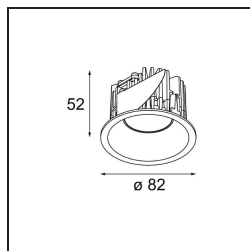

Date
Customer
Project
Type

Smart Lotis Recessed 82 1x LED 2700K Medium DE White Structure

Specifications

Material	12441009
Light Source Type	LED
LED Type	BRIDGELUX V8G8
LED technology	LED COB
CRI	Min. 90
Colour Temperature	2700K
Lifetime	L80B20 @50,000 Hours
Lamp Included	Yes
Number of Light Sources	1
Binning (SDCM)	2
Light Direction	Down
Optic	Reflector
Measured beam angle (°)	22.0
Input Voltage	Constant Current Driver Required
Electrical Class	III
IP Rating	20
Glow wire rating (°C)	960
Indoor/Outdoor	Indoor
Application	Ceiling, Wall
Mounting	Recessed
Cut-out size (mm)	ø70
Mounting depth (mm)	100.0
Adjustability	Not Applicable
Distance to Lighted Object (m)	0,1
Primary Colour & Primary Finish	White, Structure
Gross weight (g)	220.0
Drive current (mA)	350 500 700
Min. forward voltage (Vf)	13.2 13.7 14.2
Max. forward voltage (Vf)	15.0 15.4 16.0
Connected load (W)	5.0 7.2 10.6
Delivered lumens (lm)	554 744 956
Efficacy (lm/W)	111 103 90
Glare rating	16 18 19
Remark	• 3500K on request