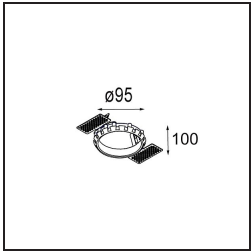

Date
Customer
Project
Type

Smart Lotis Recessed 82 1x LED 2700K Medium DE White Structure

Specifications

Material	12441009
Light Source Type	LED
LED Type	BRIDGELUX V8G8
LED technology	LED COB
CRI	Min. 90
Colour Temperature	2700K
Lifetime	L80B10 @50,000 Hours
Lamp Included	Yes
Number of Light Sources	1
Binning (SDCM)	2
Light Direction	Down
Optic	Reflector
Measured beam angle (°)	22.0
Input Voltage	Constant Current Driver Required
Electrical Class	III
IP Rating	20
Glow wire rating (°C)	960
Indoor/Outdoor	Indoor
Application	Ceiling, Wall
Mounting	Recessed
Cut-out size (mm)	ø70
Mounting depth (mm)	100.0
Adjustability	Not Applicable
Distance to Lighted Object (m)	0,1
Primary Colour & Primary Finish	White, Structure
Gross weight (g)	220.0
Drive current (mA)	350 500 700
Min. forward voltage (Vf)	13,2 13,7 14,2
Max. forward voltage (Vf)	15,0 15,4 16,0
Connected load (W)	5,0 7,2 10,6
Delivered lumens (lm)	554 744 956
Efficacy (lm/W)	111 103 90
Glare rating	16 18 19
Remark	• 3500K on request

Installation Accessories

- 10889830** Installation Housing 192x190x130

- 12290130** Plaster Kit 190X190 - 70 1x

12291030 Plaster Kit 210x190 - 70 2x

12500230 Ring Recessed 82 1x

Choose a required accessory