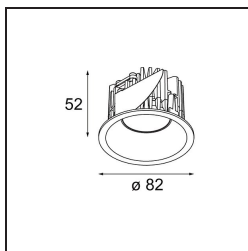

| |
|----------|
| Date |
| Customer |
| Project |
| Type |

Smart Lotis Recessed 82 1x LED 2700K Medium DE White Structure

Specifications

| | |
|---------------------------------|----------------------------------|
| Material | 12441009 |
| Light Source Type | LED |
| LED Type | BRIDGELUX V8G8 |
| LED technology | LED COB |
| CRI | Min. 90 |
| Colour Temperature | 2700K |
| Lifetime | L80B20 @50,000 Hours |
| Lamp Included | Yes |
| Number of Light Sources | 1 |
| Binning (SDCM) | 2 |
| Light Direction | Down |
| Optic | Reflector |
| Measured beam angle (°) | 22.0 |
| Input Voltage | Constant Current Driver Required |
| Electrical Class | III |
| IP Rating | 20 |
| Glow wire rating (°C) | 960 |
| Indoor/Outdoor | Indoor |
| Application | Ceiling, Wall |
| Mounting | Recessed |
| Cut-out size (mm) | ø70 |
| Mounting depth (mm) | 100.0 |
| Adjustability | Not Applicable |
| Distance to Lighted Object (m) | 0,1 |
| Primary Colour & Primary Finish | White, Structure |
| Gross weight (g) | 220.0 |
| Drive current (mA) | 350 500 700 |
| Min. forward voltage (Vf) | 13,2 13,7 14,2 |
| Max. forward voltage (Vf) | 15,0 15,4 16,0 |
| Connected load (W) | 5,0 7,2 10,6 |
| Delivered lumens (lm) | 554 744 956 |
| Efficacy (lm/W) | 111 103 90 |
| Glare rating | 16 18 19 |
| Remark | • 3500K on request |