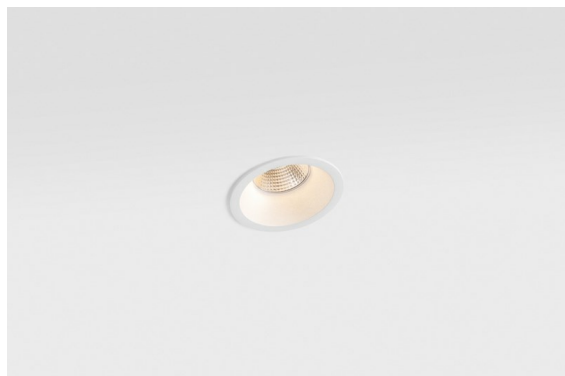

| |
|----------|
| Date |
| Customer |
| Project |
| Type |

Smart Lotis Recessed 82 1x LED 2700K Medium DE White Structure

Specifications

| | |
|---------------------------------|----------------------------------|
| Material | 12441009 |
| Light Source Type | LED |
| LED Type | BRIDGELUX V8G8 |
| LED technology | LED COB |
| CRI | Min. 90 |
| Colour Temperature | 2700K |
| Lifetime | L80B20 @50,000 Hours |
| Lamp Included | Yes |
| Number of Light Sources | 1 |
| Binning (SDCM) | 2 |
| Light Direction | Down |
| Optic | Reflector |
| Measured beam angle (°) | 22.0 |
| Input Voltage | Constant Current Driver Required |
| Electrical Class | III |
| IP Rating | 20 |
| Glow wire rating (°C) | 960 |
| Indoor/Outdoor | Indoor |
| Application | Ceiling, Wall |
| Mounting | Recessed |
| Cut-out size (mm) | ø70 |
| Mounting depth (mm) | 100.0 |
| Adjustability | Not Applicable |
| Distance to Lighted Object (m) | 0,1 |
| Primary Colour & Primary Finish | White, Structure |
| Gross weight (g) | 220.0 |
| Drive current (mA) | 350 500 700 |
| Min. forward voltage (Vf) | 13,2 13,7 14,2 |
| Max. forward voltage (Vf) | 15,0 15,4 16,0 |
| Connected load (W) | 5,0 7,2 10,6 |
| Delivered lumens (lm) | 554 744 956 |
| Efficacy (lm/W) | 111 103 90 |
| Glare rating | 16 18 19 |
| Remark | • 3500K on request |

The 3 original designs, Smart Kup, Lotis and Cake still manage to steal the hearts of interior designers. And this goes for the entire Smart family. Smart's accessibility and extreme versatility are arguably fit for any expression. Mix and match accent lighting, up and downlight, fixed or adjustable, a mosaic of shapes, sizes, colours and mounting options, and create a playful installation.