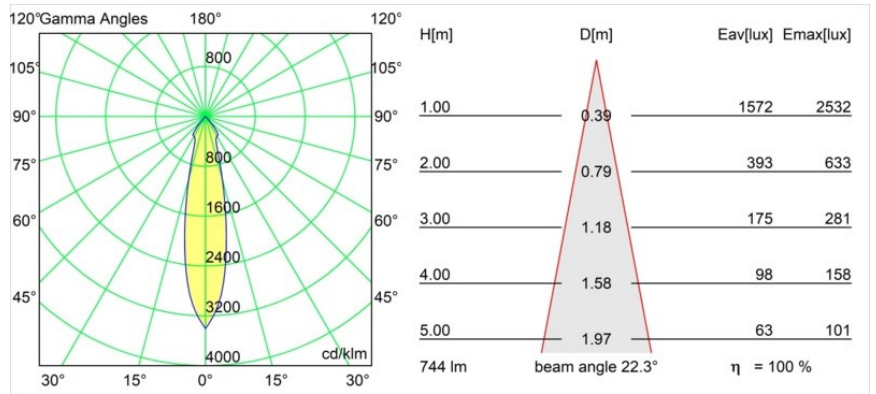

Light distribution & beam diagram