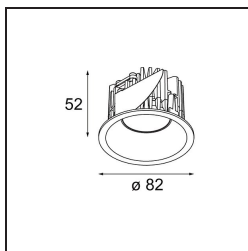

Date
Customer
Project
Type

Smart Lotis Recessed 82 1x LED 2700K Medium DE White Structure

Specifications

Material	12441009
Light Source Type	LED
LED Type	BRIDGELUX V8G8
LED technology	LED COB
CRI	Min. 90
Colour Temperature	2700K
Lifetime	L80B10 @50,000 Hours
Lamp Included	Yes
Number of Light Sources	1
Binning (SDCM)	2
Light Direction	Down
Optic	Reflector
Measured beam angle (°)	22.0
Input Voltage	Constant Current Driver Required
Electrical Class	III
IP Rating	20
Glow wire rating (°C)	960
Indoor/Outdoor	Indoor
Application	Ceiling, Wall
Mounting	Recessed
Cut-out size (mm)	ø70
Mounting depth (mm)	100.0
Adjustability	Not Applicable
Distance to Lighted Object (m)	0,1
Primary Colour & Primary Finish	White, Structure
Gross weight (g)	220.0
Drive current (mA)	350 500 700
Min. forward voltage (Vf)	13,2 13,7 14,2
Max. forward voltage (Vf)	15,0 15,4 16,0
Connected load (W)	5,0 7,2 10,6
Delivered lumens (lm)	554 744 956
Efficacy (lm/W)	111 103 90
Glare rating	16 18 19
Remark	• 3500K on request