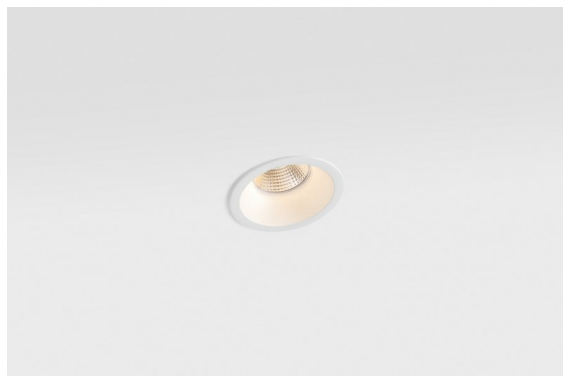

Date
Customer
Project
Type

Smart Lotis Recessed 82 1x LED 2700K Medium DE White Structure

Specifications

Material	12441009
Light Source Type	LED
LED Type	BRIDGELUX V8G8
LED technology	LED COB
CRI	Min. 90
Colour Temperature	2700K
Lifetime	L80B20 @50,000 Hours
Lamp Included	Yes
Number of Light Sources	1
Binning (SDCM)	2
Light Direction	Down
Optic	Reflector
Measured beam angle (°)	22.0
Input Voltage	Constant Current Driver Required
Electrical Class	III
IP Rating	20
Glow wire rating (°C)	960
Indoor/Outdoor	Indoor
Application	Ceiling, Wall
Mounting	Recessed
Cut-out size (mm)	ø70
Mounting depth (mm)	100.0
Adjustability	Not Applicable
Distance to Lighted Object (m)	0,1
Primary Colour & Primary Finish	White, Structure
Gross weight (g)	220.0
Drive current (mA)	350 500 700
Min. forward voltage (Vf)	13.2 13.7 14.2
Max. forward voltage (Vf)	15.0 15.4 16.0
Connected load (W)	5.0 7.2 10.6
Delivered lumens (lm)	554 744 956
Efficacy (lm/W)	111 103 90
Glare rating	16 18 19
Remark	• 3500K on request

The 3 original designs, Smart Kup, Lotis and Cake still manage to steal the hearts of interior designers. And this goes for the entire Smart family. Smart's accessibility and extreme versatility are arguably fit for any expression. Mix and match accent lighting, up and downlight, fixed or adjustable, a mosaic of shapes, sizes, colours and mounting options, and create a playful installation.

TM30 & CRI diagram

Light distribution & beam diagram

Decorative Accessories

- 12500032** Mask Smart 82 1x Black Structure
- 12500009** Mask Smart 82 1x White Structure
- 12500046** Mask Smart 82 1x Gold Matt
- 12500015** Mask Smart 82 1x Champagne Brushed
- 12500014** Mask Smart 82 1x Bronze Brushed
- 12500043** Mask Smart 82 1x Black Brushed
- 12500016** Mask Smart 82 1x Silver Bronze Brushed
- 12500045** FFD_Smart Mask 82 1x Gold Brushed