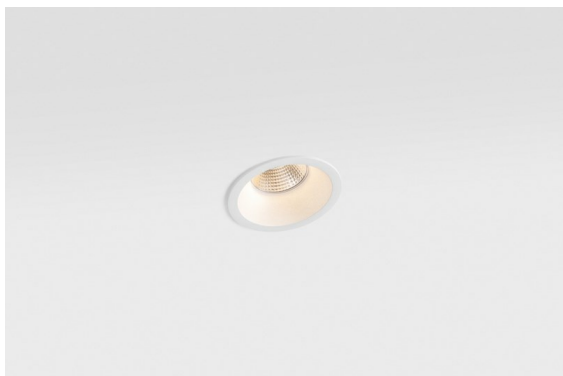

Date
Customer
Project
Type

Smart Lotis Recessed 82 1x LED 2700K Medium DE White Structure

Specifications

Material	12441009
Light Source Type	LED
LED Type	BRIDGELUX V8G8
LED technology	LED COB
CRI	Min. 90
Colour Temperature	2700K
Lifetime	L80B10 @50,000 Hours
Lamp Included	Yes
Number of Light Sources	1
Binning (SDCM)	2
Light Direction	Down
Optic	Reflector
Measured beam angle (°)	22.0
Input Voltage	Constant Current Driver Required
Electrical Class	III
IP Rating	20
Glow wire rating (°C)	960
Indoor/Outdoor	Indoor
Application	Ceiling, Wall
Mounting	Recessed
Cut-out size (mm)	ø70
Mounting depth (mm)	100.0
Adjustability	Not Applicable
Distance to Lighted Object (m)	0,1
Primary Colour & Primary Finish	White, Structure
Gross weight (g)	220.0
Drive current (mA)	350 500 700
Min. forward voltage (Vf)	13,2 13,7 14,2
Max. forward voltage (Vf)	15,0 15,4 16,0
Connected load (W)	5,0 7,2 10,6
Delivered lumens (lm)	554 744 956
Efficacy (lm/W)	111 103 90
Glare rating	16 18 19
Remark	• 3500K on request

The 3 original designs, Smart Kup, Lotis and Cake still manage to steal the hearts of interior designers. And this goes for the entire Smart family. Smart's accessibility and extreme versatility are arguably fit for any expression. Mix and match accent lighting, up and downlight, fixed or adjustable, a mosaic of shapes, sizes, colours and mounting options, and create a playful installation.

TM30 & CRI diagram

Light distribution & beam diagram

Diagrams

Decorative Accessories

- 12500032** Mask Smart 82 1x Black Structure
- 12500009** Mask Smart 82 1x White Structure
- 12500046** Mask Smart 82 1x Gold Matt
- 12500015** Mask Smart 82 1x Champagne Brushed
- 12500014** Mask Smart 82 1x Bronze Brushed
- 12500043** Mask Smart 82 1x Black Brushed
- 12500016** Mask Smart 82 1x Silver Bronze Brushed
- 12500045** FFD_Smart Mask 82 1x Gold Brushed