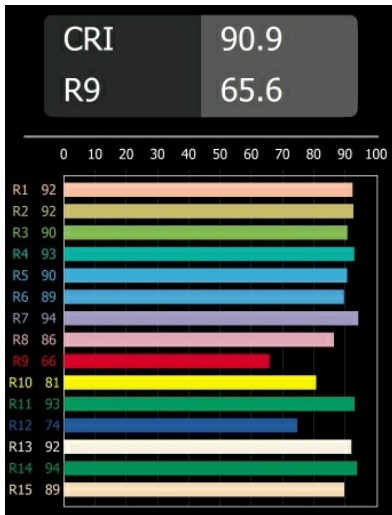

TM30 & CRI diagram