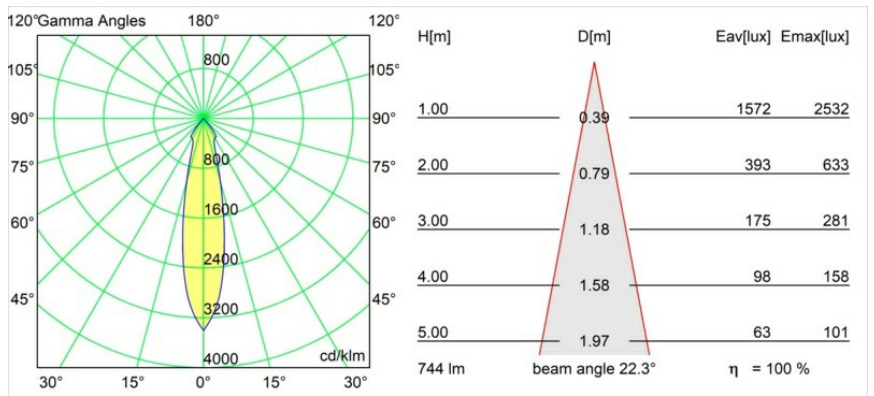

Light distribution & beam diagram