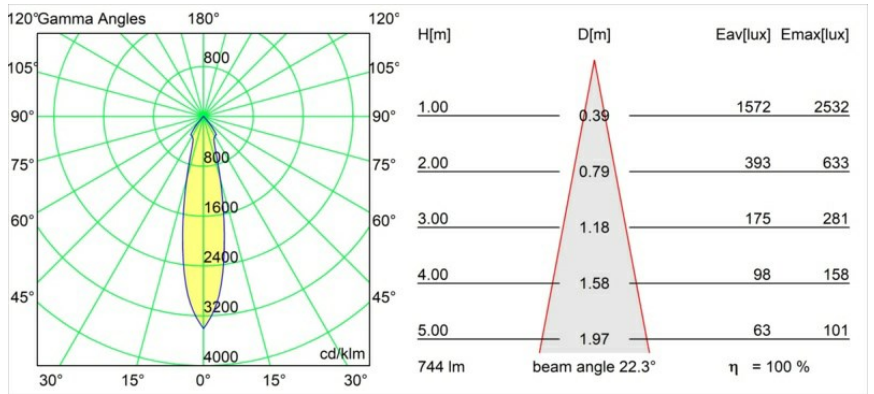

Light distribution & beam diagram