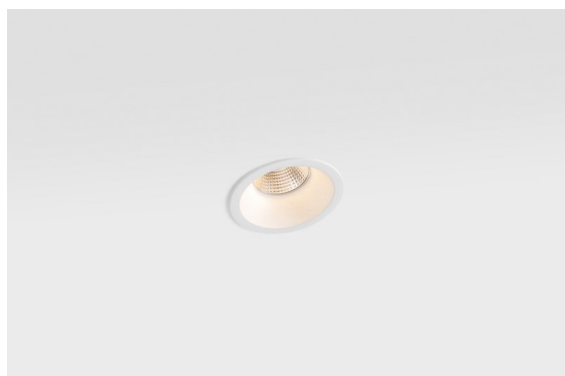

Date
Customer
Project
Type

Smart Lotis Recessed 82 1x LED 2700K Medium DE White Structure

Specifications

Material	12441009
Light Source Type	LED
LED Type	BRIDGELUX V8G8
LED technology	LED COB
CRI	Min. 90
Colour Temperature	2700K
Lifetime	L80B10 @50,000 Hours
Lamp Included	Yes
Number of Light Sources	1
Binning (SDCM)	2
Light Direction	Down
Optic	Reflector
Measured beam angle (°)	22.0
Input Voltage	Constant Current Driver Required
Electrical Class	III
IP Rating	20
Glow wire rating (°C)	960
Indoor/Outdoor	Indoor
Application	Ceiling, Wall
Mounting	Recessed
Cut-out size (mm)	ø70
Mounting depth (mm)	100.0
Adjustability	Not Applicable
Distance to Lighted Object (m)	0,1
Primary Colour & Primary Finish	White, Structure
Gross weight (g)	220.0
Drive current (mA)	350 500 700
Min. forward voltage (Vf)	13.2 13.7 14.2
Max. forward voltage (Vf)	15.0 15.4 16.0
Connected load (W)	5.0 7.2 10.6
Luminous flux per lamp (lm)	554 744 956
Efficacy (lm/W)	111 103 90
Glare rating	16 18 19
Remark	• 3500K on request

The 3 original designs, Smart Kup, Lotis and Cake still manage to steal the hearts of interior designers. And this goes for the entire Smart family. Smart's accessibility and extreme versatility are arguably fit for any expression. Mix and match accent lighting, up and downlight, fixed or adjustable, a mosaic of shapes, sizes, colours and mounting options, and create a playful installation.

TM30 & CRI diagram

Light distribution & beam diagram

Decorative Accessories

- 12500032** Mask Smart 82 1x Black Structure
- 12500009** Mask Smart 82 1x White Structure
- 12500046** Mask Smart 82 1x Gold Matt
- 12500015** Mask Smart 82 1x Champagne Brushed
- 12500014** Mask Smart 82 1x Bronze Brushed
- 12500043** Mask Smart 82 1x Black Brushed
- 12500016** Mask Smart 82 1x Silver Bronze Brushed