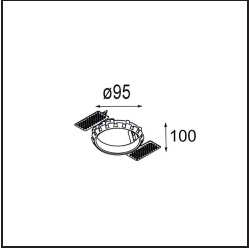

Date
Customer
Project
Type

Smart Lotis Recessed 82 1x LED 2700K Medium DE White Structure

Specifications

Material	12441009
Light Source Type	LED
LED Type	BRIDGELUX V8G8
LED technology	LED COB
CRI	Min. 90
Colour Temperature	2700K
Lifetime	L80B20 @50,000 Hours
Lamp Included	Yes
Number of Light Sources	1
Binning (SDCM)	2
Light Direction	Down
Optic	Reflector
Measured beam angle (°)	22.0
Input Voltage	Constant Current Driver Required
Electrical Class	III
IP Rating	20
Glow wire rating (°C)	960
Indoor/Outdoor	Indoor
Application	Ceiling, Wall
Mounting	Recessed
Cut-out size (mm)	ø70
Mounting depth (mm)	100.0
Adjustability	Not Applicable
Distance to Lighted Object (m)	0,1
Primary Colour & Primary Finish	White, Structure
Gross weight (g)	220.0
Drive current (mA)	350 500 700
Min. forward voltage (Vf)	13.2 13.7 14.2
Max. forward voltage (Vf)	15.0 15.4 16.0
Connected load (W)	5.0 7.2 10.6
Delivered lumens (lm)	554 744 956
Efficacy (lm/W)	111 103 90
Glare rating	16 18 19
Remark	• 3500K on request

Installation Accessories

- 10889830** Installation Housing 192x190x130

- 12290130** Plaster Kit 190X190 - 70 1x

12291030 Plaster Kit 210x190 - 70 2x

12500230 Ring Recessed 82 1x

Choose a required accessory