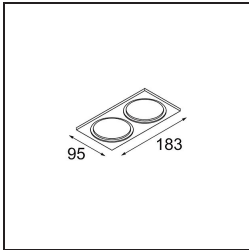

Date
Customer
Project
Type

Smart Lotis Recessed 82 1x LED 2700K Medium DE White Structure

Specifications

Material	12441009
Light Source Type	LED
LED Type	BRIDGELUX V8G8
LED technology	LED COB
CRI	Min. 90
Colour Temperature	2700K
Lifetime	L80B20 @50,000 Hours
Lamp Included	Yes
Number of Light Sources	1
Binning (SDCM)	2
Light Direction	Down
Optic	Reflector
Measured beam angle (°)	22.0
Input Voltage	Constant Current Driver Required
Electrical Class	III
IP Rating	20
Glow wire rating (°C)	960
Indoor/Outdoor	Indoor
Application	Ceiling, Wall
Mounting	Recessed
Cut-out size (mm)	ø70
Mounting depth (mm)	100.0
Adjustability	Not Applicable
Distance to Lighted Object (m)	0,1
Primary Colour & Primary Finish	White, Structure
Gross weight (g)	220.0
Drive current (mA)	350 500 700
Min. forward voltage (Vf)	13.2 13.7 14.2
Max. forward voltage (Vf)	15.0 15.4 16.0
Connected load (W)	5.0 7.2 10.6
Delivered lumens (lm)	554 744 956
Efficacy (lm/W)	111 103 90
Glare rating	16 18 19
Remark	• 3500K on request

TM30 & CRI diagram

Light distribution & beam diagram

Decorative Accessories

- 12500032** Mask Smart 82 1x Black Structure
- 12500009** Mask Smart 82 1x White Structure
- 12500046** Mask Smart 82 1x Gold Matt
- 12500015** Mask Smart 82 1x Champagne Brushed
- 12500014** Mask Smart 82 1x Bronze Brushed
- 12500043** Mask Smart 82 1x Black Brushed
- 12500016** Mask Smart 82 1x Silver Bronze Brushed
- 12500045** FFD_Smart Mask 82 1x Gold Brushed