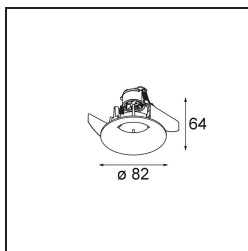

Date

Customer

Project

Type

Smart Cake Recessed 82 1x For Tube/Box GU10 Gold Matt

Specifications

Material	12420246
Light Source Type	GU10
Lamp Included	No
Number of Light Sources	1
Light Direction	Down
Input Voltage	230V
Electrical Class	I
IP Rating	20
Glow wire rating (°C)	960
Indoor/Outdoor	Indoor
Application	Ceiling, Wall
Mounting	Recessed
Adjustability	Not Applicable
Distance to Lighted Object (m)	0,1
Primary Colour & Primary Finish	Gold, Matt
Gross weight (g)	129.0

Light distribution & beam diagram