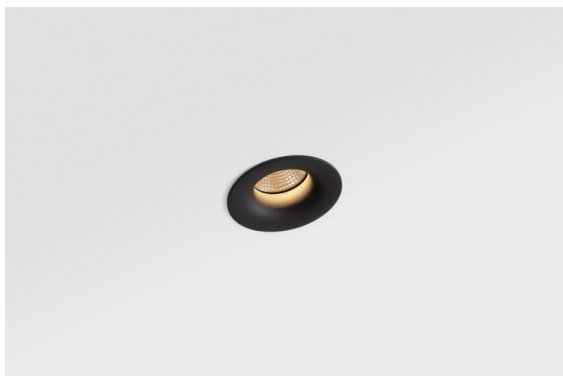

Date
Customer
Project
Type

*Smart Cake Recessed 82 1x For Tube/Box GU10 Black Structure*

**Specifications**

Material	12420232
Light Source Type	GU10
Lamp Included	No
Number of Light Sources	1
Light Direction	Down
Input Voltage	230V
Electrical Class	I
IP Rating	20
Glow wire rating (°C)	960
Indoor/Outdoor	Indoor
Application	Ceiling, Wall
Mounting	Recessed
Adjustability	Not Applicable
Distance to Lighted Object (m)	0,1
Primary Colour & Primary Finish	Black, Structure
Gross weight (g)	129.0

The 3 original designs, Smart Kup, Lotis and Cake still manage to steal the hearts of interior designers. And this goes for the entire Smart family. Smart's accessibility and extreme versatility are arguably fit for any expression. Mix and match accent lighting, up and downlight, fixed or adjustable, a mosaic of shapes, sizes, colours and mounting options, and create a playful installation.

**Light distribution & beam diagram**