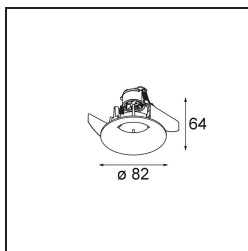

Date
Customer
Project
Type

*Smart Cake Recessed 82 1x For Tube/Box GU10 Black Structure*

**Specifications**

Material	12420232
Light Source Type	GU10
Lamp Included	No
Number of Light Sources	1
Light Direction	Down
Input Voltage	230V
Electrical Class	I
IP Rating	20
Glow wire rating (°C)	960
Indoor/Outdoor	Indoor
Application	Ceiling, Wall
Mounting	Recessed
Adjustability	Not Applicable
Distance to Lighted Object (m)	0,1
Primary Colour & Primary Finish	Black, Structure
Gross weight (g)	129.0

**Light distribution & beam diagram**