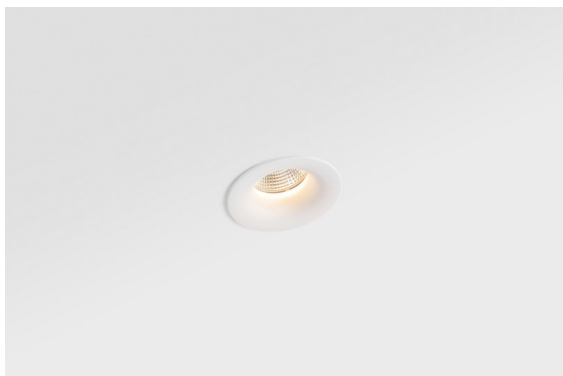

Date

Customer

Project

Type

Smart Cake Recessed 82 1x For Tube/Box GU10 White Structure

Specifications

Material	12420209
Light Source Type	GU10
Lamp Included	No
Number of Light Sources	1
Light Direction	Down
Input Voltage	230V
Electrical Class	I
IP Rating	20
Glow wire rating (°C)	960
Indoor/Outdoor	Indoor
Application	Ceiling, Wall
Mounting	Recessed
Adjustability	Not Applicable
Distance to Lighted Object (m)	0,1
Primary Colour & Primary Finish	White, Structure
Gross weight (g)	129.0

The 3 original designs, Smart Kup, Lotis and Cake still manage to steal the hearts of interior designers. And this goes for the entire Smart family. Smart's accessibility and extreme versatility are arguably fit for any expression. Mix and match accent lighting, up and downlight, fixed or adjustable, a mosaic of shapes, sizes, colours and mounting options, and create a playful installation.