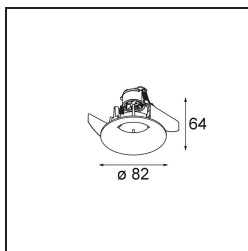

Date

Customer

Project

Type

Smart Cake Recessed 82 1x For Tube/Box GU10 White Structure

Specifications

Material	12420209
Light Source Type	GU10
Lamp Included	No
Number of Light Sources	1
Light Direction	Down
Input Voltage	230V
Electrical Class	I
IP Rating	20
Glow wire rating (°C)	960
Indoor/Outdoor	Indoor
Application	Ceiling, Wall
Mounting	Recessed
Adjustability	Not Applicable
Distance to Lighted Object (m)	0,1
Primary Colour & Primary Finish	White, Structure
Gross weight (g)	129.0

Light distribution & beam diagram