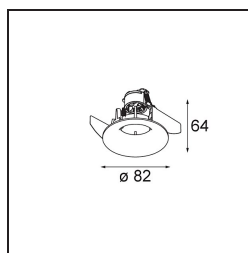

Date

Customer

Project

Type

Smart Cake Recessed 82 1x For Tube/Box GU10 White Structure

Specifications

Material	12420209
Light Source Type	GU10
Lamp Included	No
Number of Light Sources	1
Light Direction	Down
Input Voltage	230V
Electrical Class	I
IP Rating	20
Glow wire rating (°C)	960
Indoor/Outdoor	Indoor
Application	Ceiling, Wall
Mounting	Recessed
Adjustability	Not Applicable
Distance to Lighted Object (m)	0,1
Primary Colour & Primary Finish	White, Structure
Gross weight (g)	129.0

Light distribution & beam diagram