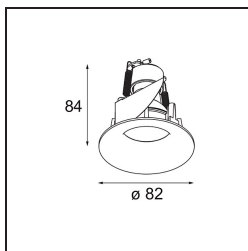

Smart Cake Recessed 82 1x GU10 Gold Matt

Specifications

Material	12420146
Light Source Type	GU10
Lamp Included	No
Number of Light Sources	1
Light Direction	Down
Input Voltage	230V
Electrical Class	I
IP Rating	20
Glow wire rating (°C)	960
Indoor/Outdoor	Indoor
Application	Ceiling, Wall
Mounting	Recessed
Cut-out size (mm)	ø70
Mounting depth (mm)	110.0
Adjustability	Not Applicable
Distance to Lighted Object (m)	0,5
Primary Colour & Primary Finish	Gold, Matt
Gross weight (g)	185.0