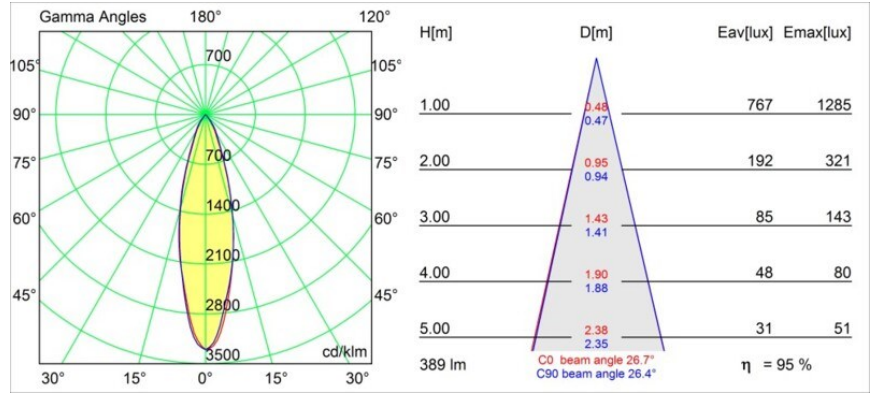

Light distribution & beam diagram