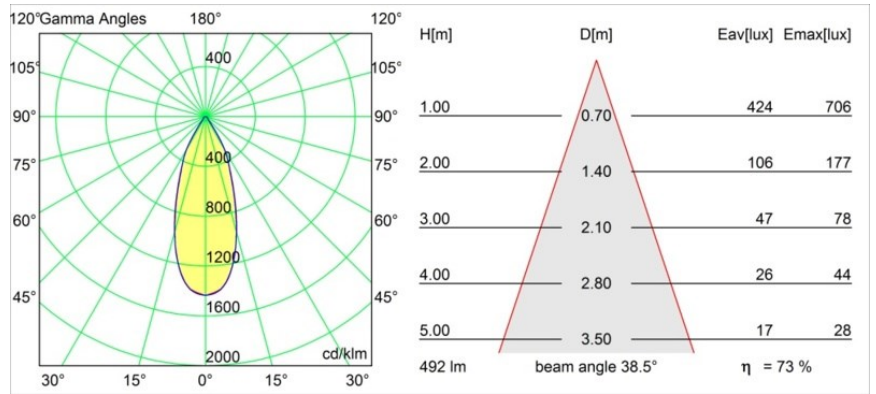

Light distribution & beam diagram