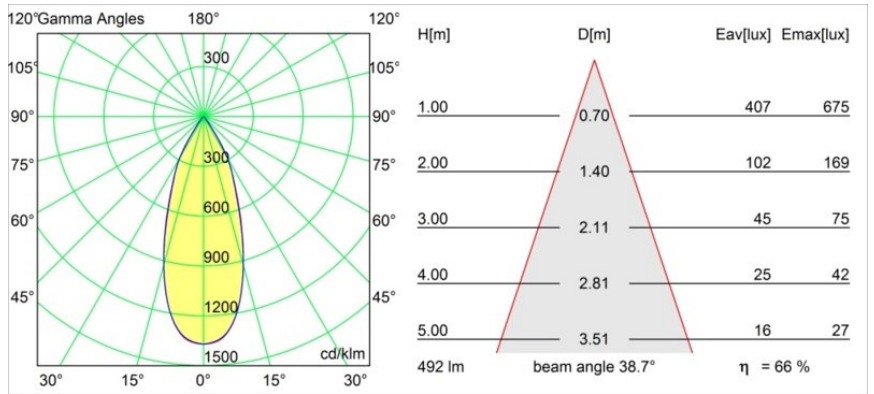

Light distribution & beam diagram