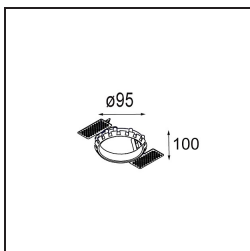

Accessori Installazione

- 10889830** Installation Housing 192x190x130

- 12290130** Plaster Kit 190X190 - 70 1x

12291030 Plaster Kit 210x190 - 70 2x

12500230 Ring Recessed 82 1x

Choose a required accessory