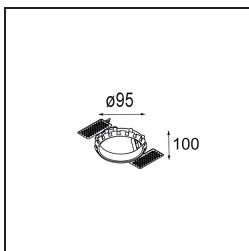

Accesorios Instalación

- 10889830** Installation Housing 192x190x130

- 12290130** Plaster Kit 190X190 - 70 1x

12291030 Plaster Kit 210x190 - 70 2x

12500230 Ring Recessed 82 1x

Choose a required accessory