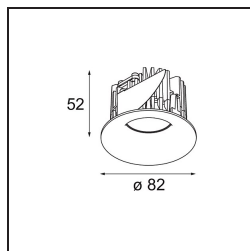

Specifications

Material	12414146
Light Source Type	LED
LED Type	BRIDGELUX WARMDIM 6W
LED technology	LED COB
CRI	Min. 95
Colour Temperature	1800-3000K (Warm Dim)
Lifetime	L80B10 @50,000 Hours
Lamp Included	Yes
Number of Light Sources	1
Binning (SDCM)	3
Light Direction	Down
Optic	Reflector
Measured beam angle (°)	24.0
Input Voltage	Constant Current Driver Required
Electrical Class	III
IP Rating	55
Glow wire rating (°C)	960
Indoor/Outdoor	Indoor
Application	Ceiling, Wall
Mounting	Recessed
Cut-out size (mm)	ø70
Mounting depth (mm)	100.0
Adjustability	Not Applicable
Distance to Lighted Object (m)	0,1
Primary Colour & Primary Finish	Gold, Matt
Gross weight (g)	260.0
Drive current (mA)	350
Min. forward voltage (Vf)	15,5
Max. forward voltage (Vf)	18,5
Connected load (W)	6,0
Luminous flux per lamp (lm)	380
Efficacy (lm/W)	63
Glare rating	16
Remark	• 3500K on request