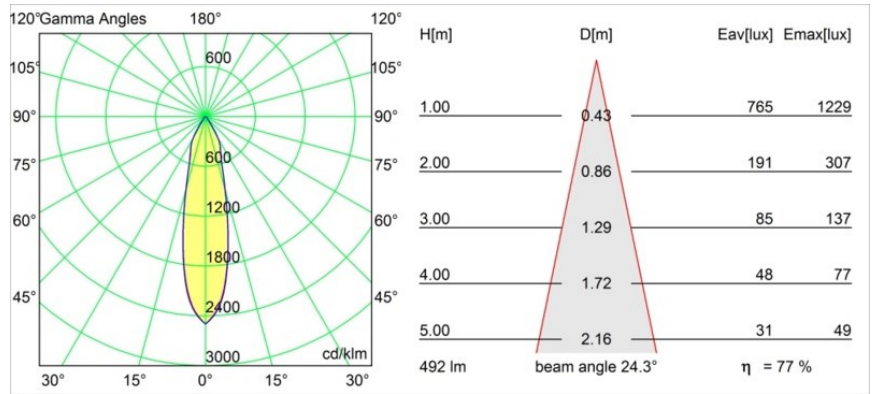

Light distribution & beam diagram