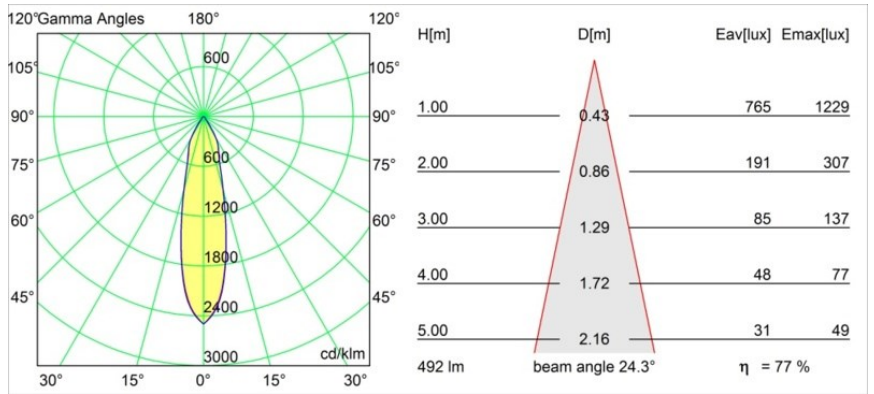

Light distribution & beam diagram