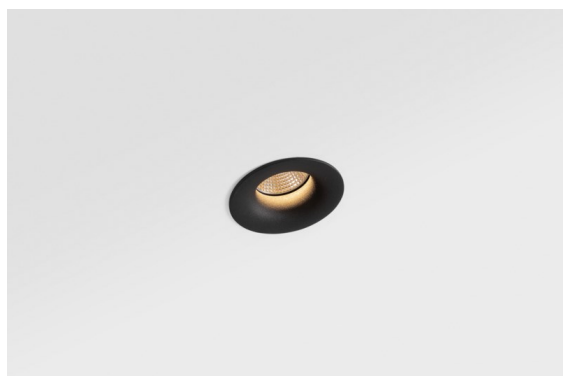

Date
Customer
Project
Type

Smart Cake Recessed 82 1x IP55 LED 1800-3000K WD Medium DE Black Structure

The 3 original designs, Smart Kup, Lotis and Cake still manage to steal the hearts of interior designers. And this goes for the entire Smart family. Smart's accessibility and extreme versatility are arguably fit for any expression. Mix and match accent lighting, up and downlight, fixed or adjustable, a mosaic of shapes, sizes, colours and mounting options, and create a playful installation.

Specifications

Material	12414132
Light Source Type	LED
LED Type	BRIDGELUX WARMDIM 6W
LED technology	LED COB
CRI	Min. 95
Colour Temperature	1800-3000K (Warm Dim)
Lifetime	L80B10 @50,000 Hours
Lamp Included	Yes
Number of Light Sources	1
Binning (SDCM)	3
Light Direction	Down
Optic	Reflector
Measured beam angle (°)	24.0
Input Voltage	Constant Current Driver Required
Electrical Class	III
IP Rating	55
Glow wire rating (°C)	960
Indoor/Outdoor	Indoor
Application	Ceiling, Wall
Mounting	Recessed
Cut-out size (mm)	ø70
Mounting depth (mm)	100.0
Adjustability	Not Applicable
Distance to Lighted Object (m)	0,1
Primary Colour & Primary Finish	Black, Structure
Gross weight (g)	260.0
Drive current (mA)	350
Min. forward voltage (Vf)	15,5
Max. forward voltage (Vf)	18,5
Connected load (W)	6,0
Luminous flux per lamp (lm)	353
Efficacy (lm/W)	58
Glare rating	12
Remark	• 3500K on request

TM30 & CRI diagram

Light distribution & beam diagram

Decorative Accessories

- 12500032** Mask Smart 82 1x Black Structure
- 12500009** Mask Smart 82 1x White Structure
- 12500046** Mask Smart 82 1x Gold Matt
- 12500015** Mask Smart 82 1x Champagne Brushed
- 12500014** Mask Smart 82 1x Bronze Brushed
- 12500043** Mask Smart 82 1x Black Brushed
- 12500016** Mask Smart 82 1x Silver Bronze Brushed