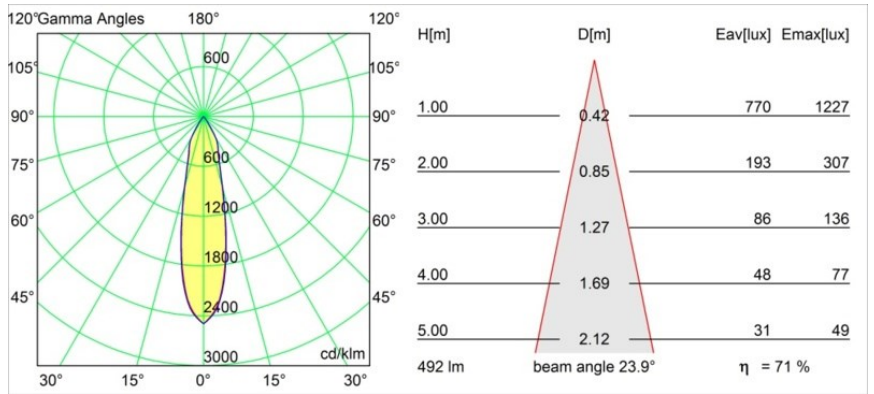

Light distribution & beam diagram